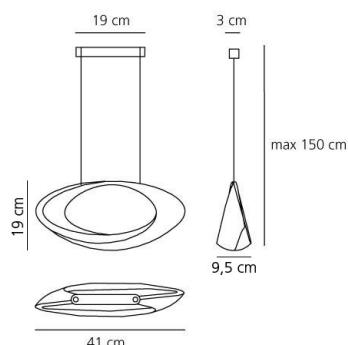

DIMENSIONS