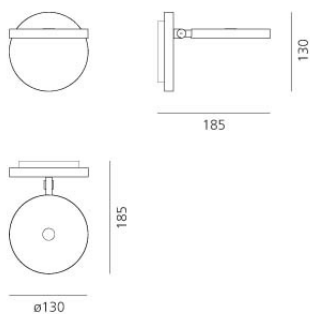

DIMENSIONS

LAMPS INCLUDED

Category: LED COB
Number: 1
Watt: 8W
Color temperature (K): 2700K
Class: A

COLOUR

LUMINAIR

Watt: 8W
Voltage: 220V-240V
Luminous Flux (lm): 360lm
CCT: 2700K
Efficiency: 54%
Efficacy: 45.00lm/W
CRI: 90