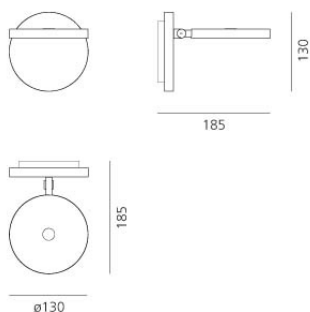

DIMENSIONS

Length: cm 18.5
Height: cm 13
Diameter: cm 13
Base Diameter: cm 13
Impact Resistance: N.D.
Glow Wire Test: 750 °

DIMENSIONS

LAMPS INCLUDED

Category: LED COB
Number: 1
Watt: 9W
Color temperature (K): 3000K
Class: A

Length: cm 18.5
Height: cm 13
Diameter: cm 13
Base Diameter: cm 13
Impact Resistance: N.D.
Glow Wire Test: 750 °

DIMENSIONS

LAMPS INCLUDED

Category: LED COB
Number: 1
Watt: 8W
Color temperature (K): 3000K
Class: A

Light emission

Dimmable

TECHNICAL DATA SHEET
FEATURES

Product name:	Demetra Spotlight LED 2700K white with switch
Article Code:	1730W20A
Colour:	white
Material:	Aluminium
Series:	Design

DIMENSIONS

Length:	cm 18.5
Height:	cm 13
Diameter:	cm 13
Impact Resistance:	N.D.
Glow Wire Test:	650 °

Product name: Demetra Spotlight LED
2700K White
Article Code: 1731W20A
Colour: white
Material: Aluminium
Series: Design

DIMENSIONS

Length: cm 18.5
Height: cm 13
Diameter: cm 13
Impact Resistance: N.D.
Glow Wire Test: 650 °