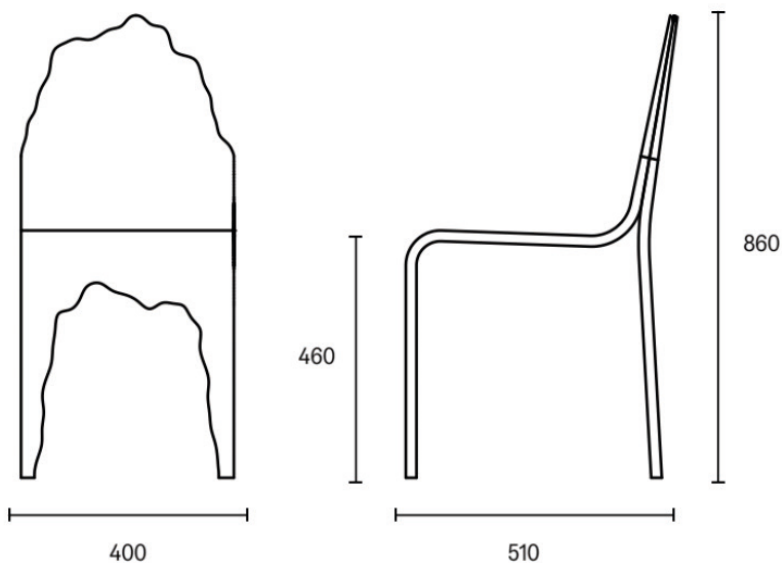

COLORS

Birch

Honey

Black

LIEKSA chair can be ordered from our website. Our products are customisable in colour according to RAL or NCS colour schemes upon request.