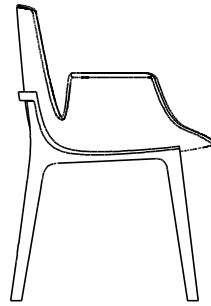

DESCRIPTION

Typology	Chair
Base	Solid wood
Seat / Backrest	Moulded flexible polyurethane
Pre-cover	Polyester fibre
Final cover	Not removable cover in fabric or leather
Stitchings options	Normal double stitching or drawstring stitching

DIMENSIONS

With arms

635
25"

815
32"

460
18"

555
21 3/4"

540
21 1/4"

Without arms