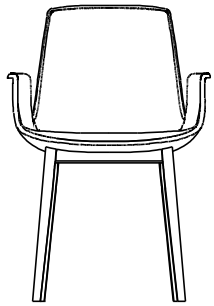

DESCRIPTION

Typology	Chair
Base	Solid wood
Seat / Backrest	Moulded flexible polyurethane
Pre-cover	Polyester fibre
Final cover	Not removable cover in fabric or leather
Stitchings options	Normal double stitching or drawstring stitching

DIMENSIONS

With arms

635
25"

815
32"

460
18"

555
21 3/4"

540
21 1/4"

Without arms