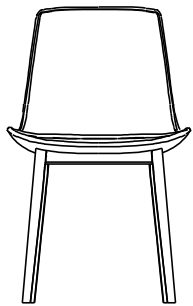

DESCRIPTION

Typology	Chair
Base	Solid wood
Seat / Backrest	Moulded flexible polyurethane
Pre-cover	Polyester fibre
Final cover	Not removable cover in fabric or leather
Stitchings options	Normal double stitching or drawstring stitching

DIMENSIONS

With arms

635
25"

815
32"

460
18"

555
21 3/4"

540
21 1/4"

Without arms

815
32"

460
18"

505
20"

540
21 1/4"