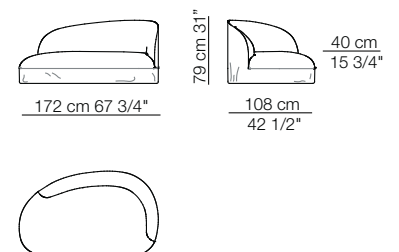

I colori sono da considerarsi puramente indicativi / Colors are to be considered as purely indicative 2020 - Rev. 0.0 - Seven Salotti S.p.A - All rights reserved

Sizes, weights and finishes may change without previous notice. All dimensions are expressed in centimeters and inches. File CAD 2D-3D available on www.arflex.com For more information on product visit www.arflex.com, or contact us at : info@arflex.it