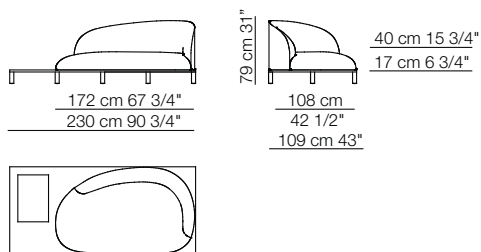

BONSAI

Divano con base in legno
Sofa with wooden base