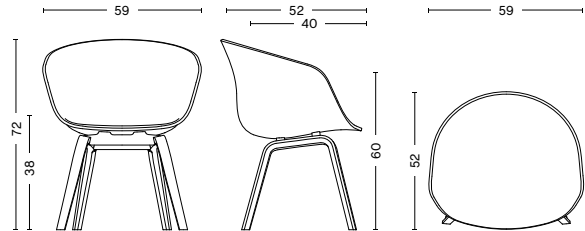

SHELL COLOUR

BASE FINISH

DIMENSIONS

WIDTH / 59 cm / 23.23"
DEPTH / 52 cm / 20.47"
HEIGHT / 72 cm / 28.35"
SEAT HEIGHT / 38 CM / 14.96"
SEAT DEPTH / 40 cm / 15.75"

GLIDERS

PLASTIC GLIDER / Standard on all. Suitable for most floorings which are not too sensitive.