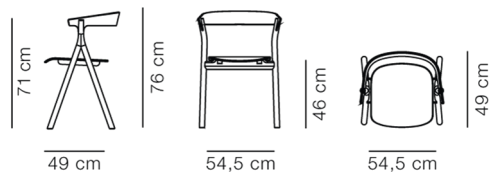

Colours

WOODS

Oak black
lacquered

Oak lacquered

Fredericia