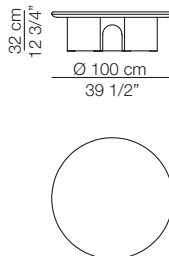

ARCOLOR

Tavolino Ø 30
Small table Ø 30

Tavolino Ø 50
Small table Ø 50

Tavolino Ø 100
Small table Ø 100

I colori sono da considerarsi puramente indicativi / Colors are to be considered as purely indicative 2020 - Rev. 0.0 - Seven Salotti S.p.A - All rights reserved

Sizes, weights and finishes may change without previous notice. All dimensions are expressed in centimeters and inches. File CAD 2D-3D available on www.arflex.com For more information on product visit www.arflex.com, or contact us at : info@arflex.it