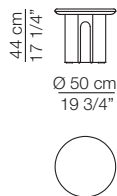

ARCOLOR

Tavolino Ø 30
Small table Ø 30

Tavolino Ø 50
Small table Ø 50

Tavolino Ø 100
Small table Ø 100

I colori sono da considerarsi puramente indicativi / Colors are to be considered as purely indicative 2020 - Rev. 0.0 - Seven Salotti S.p.A - All rights reserved

Sizes, weights and finishes may change without previous notice. All dimensions are expressed in centimeters and inches. File CAD 2D-3D available on www.arflex.com For more information on product visit www.arflex.com, or contact us at : info@arflex.it