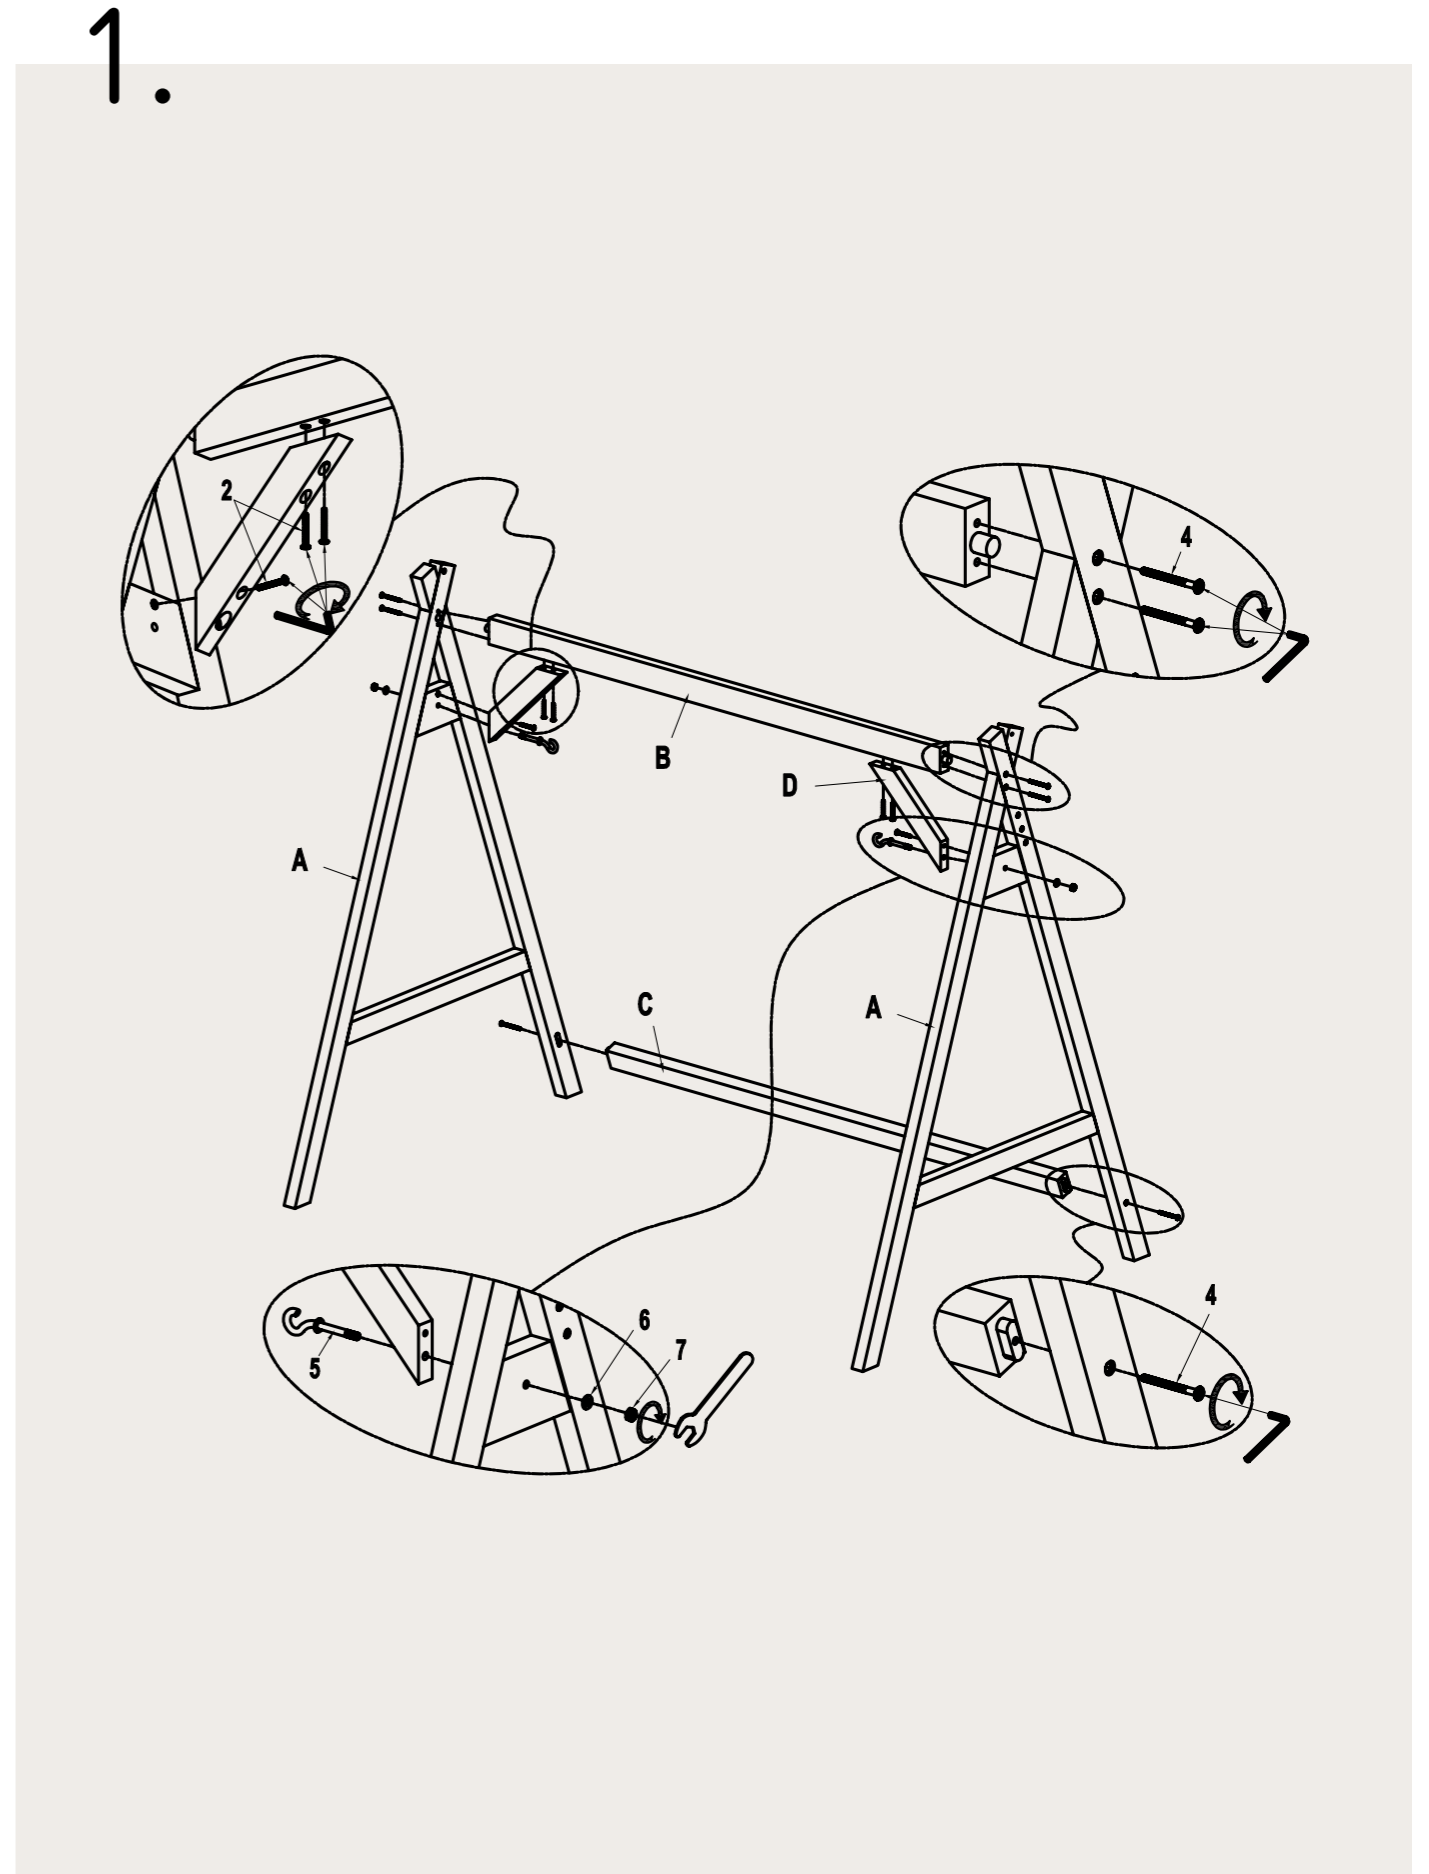

BODIL KJÆR
INDOOR/OUTDOOR BK17
ASSEMBLING INSTRUCTIONS

CARL HANSEN & SØN
PASSIONATE CRAFTSMANSHIP

BODIL KJÆR
INDOOR-OUTDOOR
BK17

2.

3.

EVERY PIECE COMES WITH A STORY

When you choose a Carl Hansen & Søn product, you gain more than just a piece of furniture.