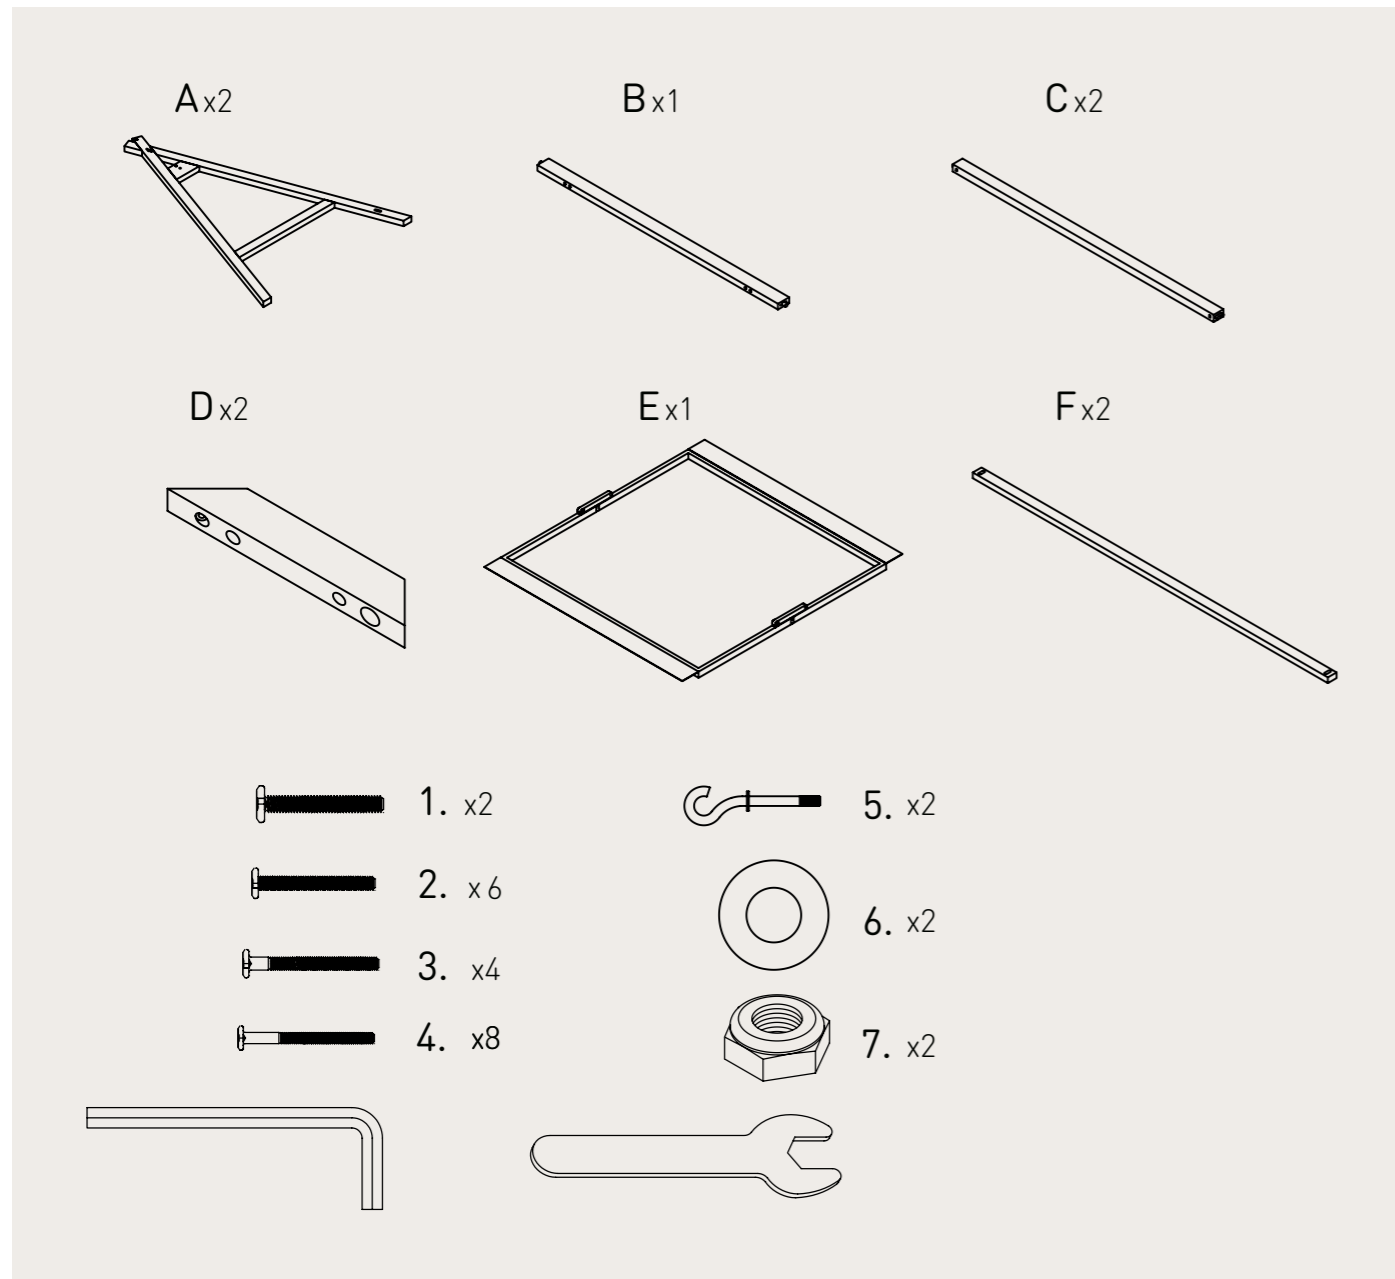

BODIL KJÆR
INDOOR/OUTDOOR BK17
ASSEMBLING INSTRUCTIONS

CARL HANSEN & SØN
PASSIONATE CRAFTSMANSHIP

BODIL KJÆR
INDOOR-OUTDOOR
BK17

2.

3.

EVERY PIECE COMES WITH A STORY

When you choose a Carl Hansen & Søn product, you gain more than just a piece of furniture.