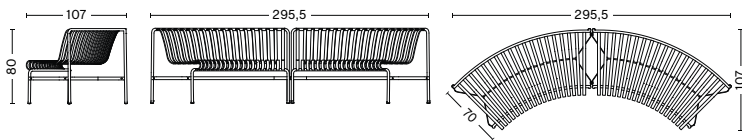

DIMENSIONS

PALISSADE PARK DINING BENCH | IN | ADD-ON | NOT FREESTANDING

WIDTH 159 CM

DEPTH 79 CM

HEIGHT 80 CM

SEAT HEIGHT 45 CM

SEAT DEPTH 44 CM

PALISSADE PARK DINING BENCH | OUT | ADD-ON | NOT FREESTANDING

WIDTH 146 CM

DEPTH 81 CM

HEIGHT 80 CM

SEAT HEIGHT 45 CM

SEAT DEPTH 44 CM

PALISSADE PARK DINING BENCH | IN/IN | STARTER SET | SET OF 2

WIDTH 295,5 CM

DEPTH 107 CM

HEIGHT 80 CM

SEAT HEIGHT 45 CM

SEAT DEPTH 44 CM

- PALISSADE PARK DINING BENCH -

PALISSADE PARK DINING BENCH | OUT/OUT | STARTER SET | SET OF 2
WIDTH 275 CM
DEPTH 107,5 CM
HEIGHT 80 CM
SEAT HEIGHT 45 CM
SEAT DEPTH 44 CM