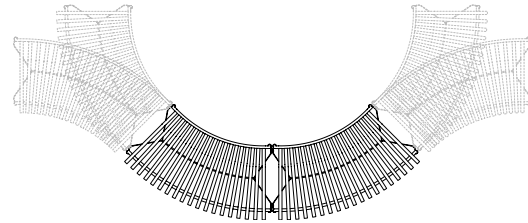

HEIGHT 80 CM

SEAT HEIGHT 45 CM

SEAT DEPTH 44 CM

- PALISSADE PARK DINING BENCH -

PALISSADE PARK DINING BENCH | OUT/OUT | STARTER SET | SET OF 2
WIDTH 275 CM
DEPTH 107,5 CM
HEIGHT 80 CM
SEAT HEIGHT 45 CM
SEAT DEPTH 44 CM

PALISSADE PARK DINING BENCH | IN/OUT | STARTER SET | SET OF 2
WIDTH 283 CM
DEPTH 145 CM
HEIGHT 80 CM
SEAT HEIGHT 45 CM
SEAT DEPTH 44 CM

STARTER SET & ADD-ON

PALISSADE PARK DINING BENCH | IN/IN | STARTER SET & ADD-ON