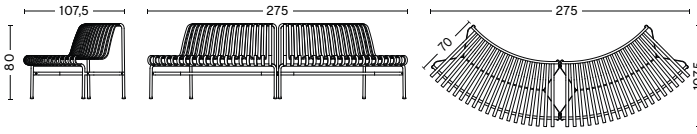

DIMENSIONS

PALISSADE PARK DINING BENCH | IN | ADD-ON | NOT FREESTANDING

WIDTH 159 CM

DEPTH 79 CM

HEIGHT 80 CM

SEAT HEIGHT 45 CM

SEAT DEPTH 44 CM

PALISSADE PARK DINING BENCH | OUT | ADD-ON | NOT FREESTANDING

WIDTH 146 CM

DEPTH 81 CM

HEIGHT 80 CM

SEAT HEIGHT 45 CM

SEAT DEPTH 44 CM

PALISSADE PARK DINING BENCH | IN/IN | STARTER SET | SET OF 2

WIDTH 295,5 CM

DEPTH 107 CM

HEIGHT 80 CM

SEAT HEIGHT 45 CM

SEAT DEPTH 44 CM

- PALISSADE PARK DINING BENCH -

PALISSADE PARK DINING BENCH | OUT/OUT | STARTER SET | SET OF 2
WIDTH 275 CM
DEPTH 107,5 CM
HEIGHT 80 CM
SEAT HEIGHT 45 CM
SEAT DEPTH 44 CM

PALISSADE PARK DINING BENCH | IN/OUT | STARTER SET | SET OF 2
WIDTH 283 CM
DEPTH 145 CM
HEIGHT 80 CM
SEAT HEIGHT 45 CM
SEAT DEPTH 44 CM

STARTER SET & ADD-ON

PALISSADE PARK DINING BENCH | IN/IN | STARTER SET & ADD-ON