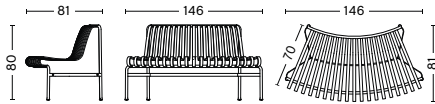

DIMENSIONS

PALISSADE PARK DINING BENCH | IN | ADD-ON | NOT FREESTANDING

WIDTH 159 CM

DEPTH 79 CM

HEIGHT 80 CM

SEAT HEIGHT 45 CM

SEAT DEPTH 44 CM

PALISSADE PARK DINING BENCH | OUT | ADD-ON | NOT FREESTANDING

WIDTH 146 CM

DEPTH 81 CM

HEIGHT 80 CM

SEAT HEIGHT 45 CM

SEAT DEPTH 44 CM

PALISSADE PARK DINING BENCH | IN/IN | STARTER SET | SET OF 2

WIDTH 295,5 CM

DEPTH 107 CM

HEIGHT 80 CM

SEAT HEIGHT 45 CM

SEAT DEPTH 44 CM

- PALISSADE PARK DINING BENCH -

PALISSADE PARK DINING BENCH | OUT/OUT | STARTER SET | SET OF 2
WIDTH 275 CM
DEPTH 107,5 CM
HEIGHT 80 CM
SEAT HEIGHT 45 CM
SEAT DEPTH 44 CM