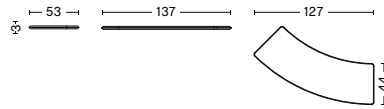

DIMENSIONS

PALISSADE PARK DINING BENCH CUSHION | IN
WIDTH 137 CM
DEPTH 43.5 CM
HEIGHT 3 CM

PALISSADE PARK DINING BENCH CUSHION | OUT
WIDTH 137 CM
DEPTH 44 CM
HEIGHT 3 CM

MATERIALS

OUTDOOR FABRIC
Solution dyed Olefin,
Teflon® Water Repellent.