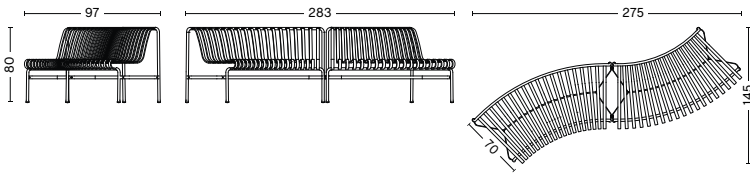

DIMENSIONS

PALISSADE PARK DINING BENCH | IN | ADD-ON | NOT FREESTANDING

WIDTH 159 CM

DEPTH 79 CM

HEIGHT 80 CM

SEAT HEIGHT 45 CM

SEAT DEPTH 44 CM

PALISSADE PARK DINING BENCH | OUT | ADD-ON | NOT FREESTANDING

WIDTH 146 CM

DEPTH 81 CM

HEIGHT 80 CM

SEAT HEIGHT 45 CM

SEAT DEPTH 44 CM

PALISSADE PARK DINING BENCH | IN/IN | STARTER SET | SET OF 2

WIDTH 295,5 CM

DEPTH 107 CM

HEIGHT 80 CM

SEAT HEIGHT 45 CM

SEAT DEPTH 44 CM

- PALISSADE PARK DINING BENCH -

PALISSADE PARK DINING BENCH | OUT/OUT | STARTER SET | SET OF 2
WIDTH 275 CM
DEPTH 107,5 CM
HEIGHT 80 CM
SEAT HEIGHT 45 CM
SEAT DEPTH 44 CM

PALISSADE PARK DINING BENCH | IN/OUT | STARTER SET | SET OF 2
WIDTH 283 CM
DEPTH 145 CM
HEIGHT 80 CM
SEAT HEIGHT 45 CM
SEAT DEPTH 44 CM

STARTER SET & ADD-ON

PALISSADE PARK DINING BENCH | IN/IN | STARTER SET & ADD-ON