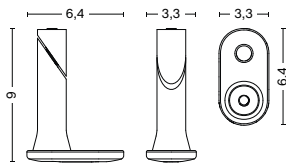

DIMENSIONS

PALISSADE PARK DINING BENCH CUSHION | IN
WIDTH 137 CM
DEPTH 43.5 CM
HEIGHT 3 CM

PALISSADE PARK DINING BENCH CUSHION | OUT
WIDTH 137 CM
DEPTH 44 CM
HEIGHT 3 CM

MATERIALS

OUTDOOR FABRIC
Solution dyed Olefin,
Teflon® Water Repellent.

DIMENSIONS

WIDTH 6,4 CM

DEPTH 3,3 CM

HEIGHT 9 CM

MATERIALS

FIXATION BRACKET

Powder coated stainless steel with EPDM rubber washer.

COLOUR & FINISH