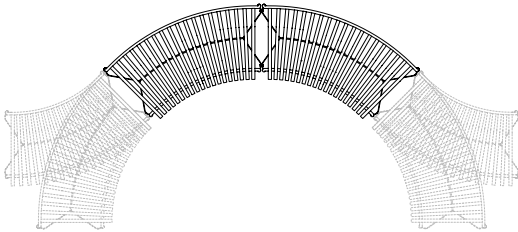

HEIGHT 80 CM

SEAT HEIGHT 45 CM

SEAT DEPTH 44 CM

- PALISSADE PARK DINING BENCH -

PALISSADE PARK DINING BENCH | OUT/OUT | STARTER SET | SET OF 2
WIDTH 275 CM
DEPTH 107,5 CM
HEIGHT 80 CM
SEAT HEIGHT 45 CM
SEAT DEPTH 44 CM

PALISSADE PARK DINING BENCH | IN/OUT | STARTER SET | SET OF 2
WIDTH 283 CM
DEPTH 145 CM
HEIGHT 80 CM
SEAT HEIGHT 45 CM
SEAT DEPTH 44 CM

STARTER SET & ADD-ON

PALISSADE PARK DINING BENCH | IN/IN | STARTER SET & ADD-ON