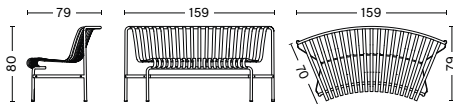

DIMENSIONS

PALISSADE PARK DINING BENCH | IN | ADD-ON | NOT FREESTANDING

WIDTH 159 CM

DEPTH 79 CM

HEIGHT 80 CM

SEAT HEIGHT 45 CM

SEAT DEPTH 44 CM

PALISSADE PARK DINING BENCH | OUT | ADD-ON | NOT FREESTANDING

WIDTH 146 CM

DEPTH 81 CM

HEIGHT 80 CM

SEAT HEIGHT 45 CM

SEAT DEPTH 44 CM

PALISSADE PARK DINING BENCH | IN/IN | STARTER SET | SET OF 2

WIDTH 295,5 CM

DEPTH 107 CM