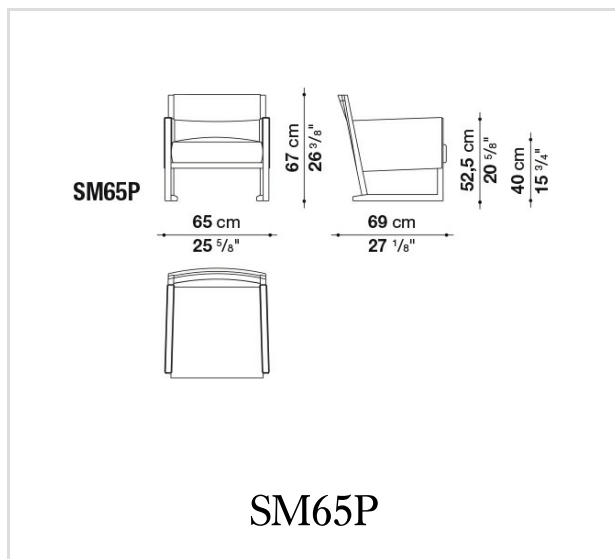

Back and armrest:

multilayered wood panel, shaped polyurethane of different density, polyester fibre, sterilized down

Ferrules:

felt

Cover:

fabric or leather

Technical drawings

B&B Italia reserves the right to make technological and aesthetic improvements to its models, including changes to the sizes and materials, without notice. The technical drawings do not define the details of the product. The measurements shown are indicative and may undergo changes. In particular, the dimensions relevant to the padded parts are subject to usage tolerances over time caused by the normal adjustment of the padding. For the specific information, please contact the dealer closest to you.