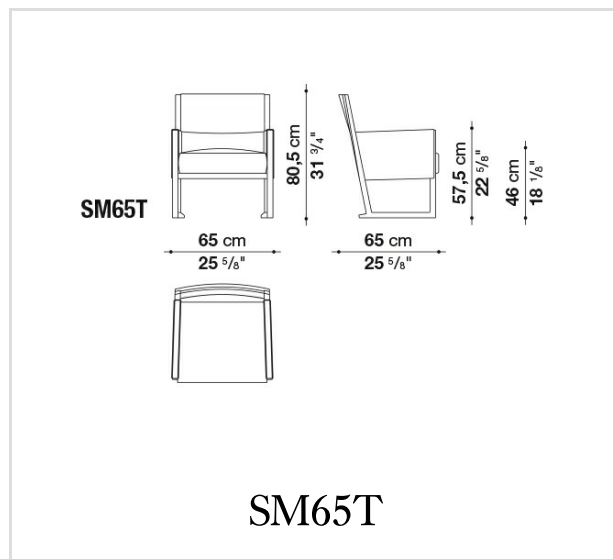

Back and armrest:

multilayered wood panel, shaped polyurethane of different density, polyester fibre, sterilized down

Ferrules:

felt

Cover:

fabric or leather

Technical drawings

B&B Italia reserves the right to make technological and aesthetic improvements to its models, including changes to the sizes and materials, without notice. The technical drawings do not define the details of the product. The measurements shown are indicative and may undergo changes. In particular, the dimensions relevant to the padded parts are subject to usage tolerances over time caused by the normal adjustment of the padding. For the specific information, please contact the dealer closest to you.