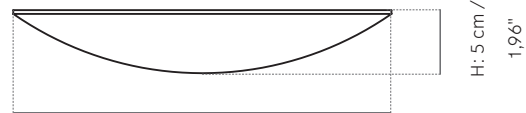

Shelves are made by CNC cut glued wood.

Dimension (cm / in)

Small:

H: 5 cm / 1,96"

L: 22 cm / 8,7"

D: 11 cm / 4,3"

Medium:

H: 5 cm / 1,96"

L: 30 cm / 11,8"

D: 15 cm / 5,9"

Large:

H: 5 cm / 1,96"

L: 42 cm / 16,5"

D: 21 cm / 8,3"

Weight item (kg)

Small: 0,4 kg

Packaging Type

Giftbox

Packaging Measurement (H * W * D)

Small: 5 cm * 23,5 cm * 12 cm

Medium: 5 cm * 32,5 cm * 16,2 cm

Large: 5 cm * 44 cm * 22 cm

Care Instructions

To clean simply wipe with a soft dry cloth. For stains, please use a light soap such as dishwashing soap on a wet cotton cloth. We recommend using a cloth to dry, afterwards. Do not use any cleaners with chemicals or harsh abrasives.

L: 42 cm / 16,5"

L: 30 cm / 11,8"

L: 22 cm / 8,7"

Sometimes inspiration comes in the unlikeliest of places. The idea for these floating shelves came to Norwegian design duo Gridy when they spotted shelf fungus growing out of a tree. Use as bedside shelves, to display your favourite things in the living room or put herbs stylishly within reach in the kitchen.