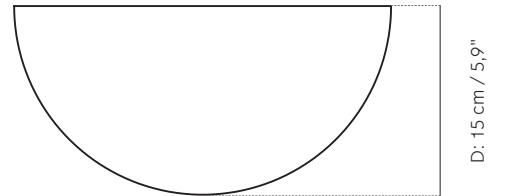

Shelves are made by CNC cut glued wood.

Dimension (cm / in)

Small:

H: 5 cm / 1,96"

L: 22 cm / 8,7"

D: 11 cm / 4,3"

Medium:

H: 5 cm / 1,96"

L: 30 cm / 11,8"

D: 15 cm / 5,9"

Large:

H: 5 cm / 1,96"

L: 42 cm / 16,5"

D: 21 cm / 8,3"

Weight item (kg)

Small: 0,4 kg

Packaging Type

Giftbox

Packaging Measurement (H * W * D)

Small: 5 cm * 23,5 cm * 12 cm

Medium: 5 cm * 32,5 cm * 16,2 cm

Large: 5 cm * 44 cm * 22 cm

Care Instructions

To clean simply wipe with a soft dry cloth. For stains, please use a light soap such as dishwashing soap on a wet cotton cloth. We recommend using a cloth to dry, afterwards. Do not use any cleaners with chemicals or harsh abrasives.

L: 42 cm / 16,5"

L: 30 cm / 11,8"

L: 22 cm / 8,7"

Sometimes inspiration comes in the unlikeliest of places. The idea for these floating shelves came to Norwegian design duo Gridy when they spotted shelf fungus growing out of a tree. Use as bedside shelves, to display your favourite things in the living room or put herbs stylishly within reach in the kitchen.