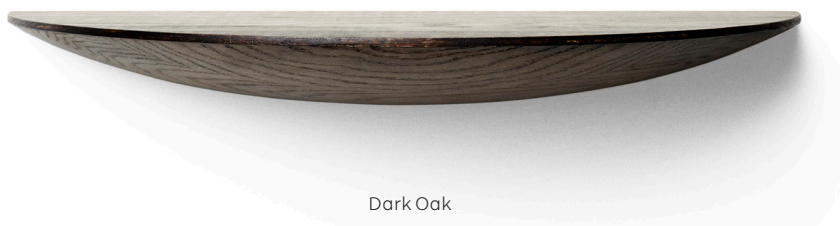

Dark Oak
6600939