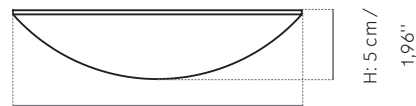

Shelves are made by CNC cut glued wood.

Dimension (cm / in)

Small:

H: 5 cm / 1,96"

L: 22 cm / 8,7"

D: 11 cm / 4,3"

Medium:

H: 5 cm / 1,96"

L: 30 cm / 11,8"

D: 15 cm / 5,9"

Large:

H: 5 cm / 1,96"

L: 42 cm / 16,5"

D: 21 cm / 8,3"

Weight item (kg)

Small: 0,4 kg

Packaging Type

Giftbox

Packaging Measurement (H * W * D)

Small: 5 cm * 23,5 cm * 12 cm

Medium: 5 cm * 32,5 cm * 16,2 cm

Large: 5 cm * 44 cm * 22 cm

Care Instructions

To clean simply wipe with a soft dry cloth. For stains, please use a light soap such as dishwashing soap on a wet cotton cloth. We recommend using a cloth to dry, afterwards. Do not use any cleaners with chemicals or harsh abrasives.

L: 42 cm / 16,5"

L: 30 cm / 11,8"

L: 22 cm / 8,7"

Sometimes inspiration comes in the unlikeliest of places. The idea for these floating shelves came to Norwegian design duo Gridy when they spotted shelf fungus growing out of a tree. Use as bedside shelves, to display your favourite things in the living room or put herbs stylishly within reach in the kitchen.