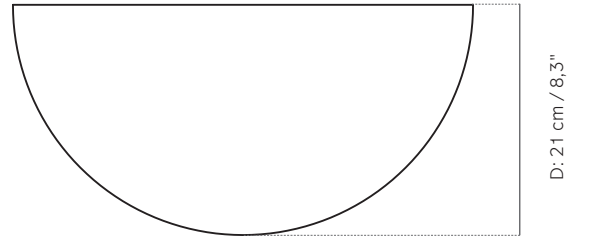

Shelves are made by CNC cut glued wood.

Dimension (cm / in)

Small:

H: 5 cm / 1,96"

L: 22 cm / 8,7"

D: 11 cm / 4,3"

Medium:

H: 5 cm / 1,96"

L: 30 cm / 11,8"

D: 15 cm / 5,9"

Large:

H: 5 cm / 1,96"

L: 42 cm / 16,5"

D: 21 cm / 8,3"

Weight item (kg)

Small: 0,4 kg

Packaging Type

Giftbox

Packaging Measurement (H * W * D)

Small: 5 cm * 23,5 cm * 12 cm

Medium: 5 cm * 32,5 cm * 16,2 cm

Large: 5 cm * 44 cm * 22 cm

Care Instructions

To clean simply wipe with a soft dry cloth. For stains, please use a light soap such as dishwashing soap on a wet cotton cloth. We recommend using a cloth to dry, afterwards. Do not use any cleaners with chemicals or harsh abrasives.

L: 42 cm / 16,5"

L: 30 cm / 11,8"

L: 22 cm / 8,7"

Sometimes inspiration comes in the unlikeliest of places. The idea for these floating shelves came to Norwegian design duo Gridy when they spotted shelf fungus growing out of a tree. Use as bedside shelves, to display your favourite things in the living room or put herbs stylishly within reach in the kitchen.