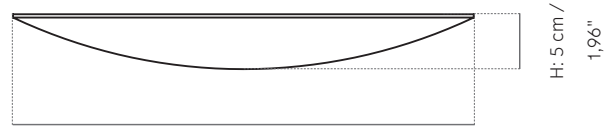

Shelves are made by CNC cut glued wood.

Dimension (cm / in)

Small:

H: 5 cm / 1,96"

L: 22 cm / 8,7"

D: 11 cm / 4,3"

Medium:

H: 5 cm / 1,96"

L: 30 cm / 11,8"

D: 15 cm / 5,9"

Large:

H: 5 cm / 1,96"

L: 42 cm / 16,5"

D: 21 cm / 8,3"

Weight item (kg)

Small: 0,4 kg

Packaging Type

Giftbox

Packaging Measurement (H * W * D)

Small: 5 cm * 23,5 cm * 12 cm

Medium: 5 cm * 32,5 cm * 16,2 cm

Large: 5 cm * 44 cm * 22 cm

Care Instructions

To clean simply wipe with a soft dry cloth. For stains, please use a light soap such as dishwashing soap on a wet cotton cloth. We recommend using a cloth to dry, afterwards. Do not use any cleaners with chemicals or harsh abrasives.

L: 42 cm / 16,5"

L: 30 cm / 11,8"

L: 22 cm / 8,7"

Sometimes inspiration comes in the unlikeliest of places. The idea for these floating shelves came to Norwegian design duo Gridy when they spotted shelf fungus growing out of a tree. Use as bedside shelves, to display your favourite things in the living room or put herbs stylishly within reach in the kitchen.