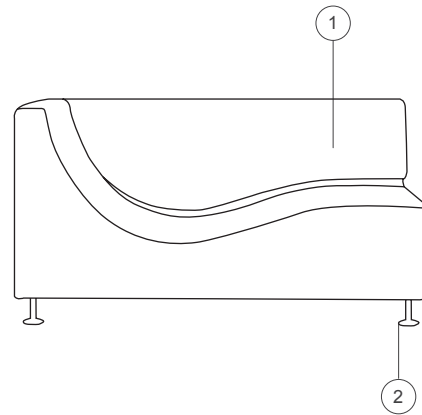

Used materials

Structure:

Poplar plywood and massive fir

Padding:

1. Multi-density polyurethane foam, cover fixed in fabric, leather G or Extra G2.

Feet:

2. Die-cast polish natural aluminium

Dimensions

TSA3

135
53 1/4"

70
27 1/2"

28
11"

41
16 1/4"

72
28 1/4"

TSA4

135
53 1/4"