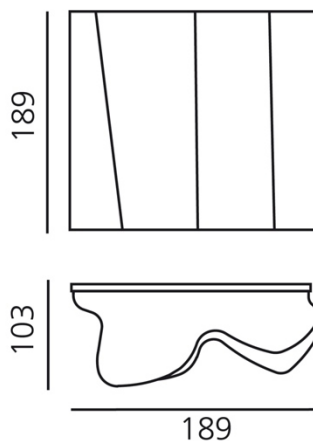

FEATURES

Product name:	Logico Micro wall
Article Code:	0846030A
Colour:	White
Material:	Blown glass, steel
Series:	Design
Environment:	Indoor
Area contract:	Hospitality Hotel, Hospitality Restaurant, Office, Private Residence

OPTICS

Emission:	Diffused And Direct
-----------	------------------------

DIMENSIONS

Length:	cm 18.9
Width:	cm 10.3
Height:	cm 18.9

DIMENSIONS

LAMPS NOT INCLUDED

	Category:	HALO
	Number:	1
	Lbs:	Qt26
	Watt:	46W
	Socket:	E14
	Type:	N/s
	Luminous Flux (lm):	630lm
	Colour Rendering:	1a
	Colour temperature (K):	2800K

OPTICS

Emission:	Diffused And Direct
-----------	------------------------

DIMENSIONS

Length:	cm 25.3
Width:	cm 10.3
Height:	cm 22

DIMENSIONS

LAMPS NOT INCLUDED

<input type="checkbox"/>	Category:	HALO
	Number:	1
	Watt:	57W
	Socket:	E27
	Luminous Flux (lm):	820lm
	Colour Rendering:	2800K

OPTICS

Emission:	Diffused And Direct
-----------	------------------------

DIMENSIONS

Length:	cm 33
Width:	cm 18.5
Height:	cm 32

DIMENSIONS

LAMPS NOT INCLUDED

<input type="checkbox"/>	Category:	HALO
	Number:	2
	Watt:	57W
	Socket:	E27
	Luminous Flux (lm):	820lm
	Colour Rendering:	2800K