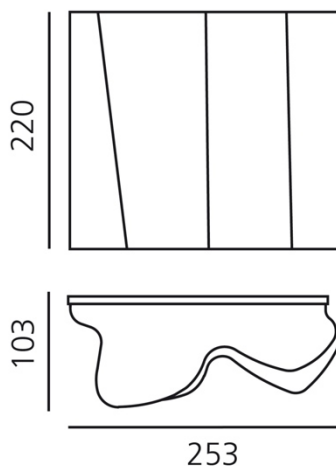

OPTICS

Emission:	Diffused And Direct
-----------	------------------------

DIMENSIONS

Length:	cm 18.9
Width:	cm 10.3
Height:	cm 18.9

DIMENSIONS

LAMPS NOT INCLUDED

	Category:	HALO
	Number:	1
	Lbs:	Qt26
	Watt:	46W
	Socket:	E14
	Type:	N/s
	Luminous Flux (lm):	630lm
	Colour Rendering:	1a
	Colour temperature (K):	2800K

OPTICS

Emission:	Diffused And Direct
-----------	------------------------

DIMENSIONS

Length:	cm 25.3
Width:	cm 10.3
Height:	cm 22

DIMENSIONS

LAMPS NOT INCLUDED

<input type="checkbox"/>	Category:	HALO
	Number:	1
	Watt:	57W
	Socket:	E27
	Luminous Flux (lm):	820lm
	Colour Rendering:	2800K

OPTICS

Emission:	Diffused And Direct
-----------	------------------------

DIMENSIONS

Length:	cm 33
Width:	cm 18.5
Height:	cm 32

DIMENSIONS

LAMPS NOT INCLUDED

<input type="checkbox"/>	Category:	HALO
	Number:	2
	Watt:	57W
	Socket:	E27
	Luminous Flux (lm):	820lm
	Colour Rendering:	2800K