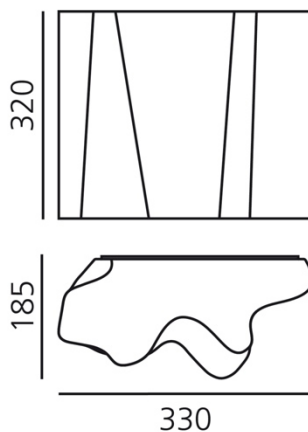

OPTICS

Emission:	Diffused And Direct
-----------	------------------------

DIMENSIONS

Length:	cm 18.9
Width:	cm 10.3
Height:	cm 18.9

DIMENSIONS

LAMPS NOT INCLUDED

	Category:	HALO
	Number:	1
	Lbs:	Qt26
	Watt:	46W
	Socket:	E14
	Type:	N/s
	Luminous Flux (lm):	630lm
	Colour Rendering:	1a
	Colour temperature (K):	2800K

OPTICS

Emission:	Diffused And Direct
-----------	------------------------

DIMENSIONS

Length:	cm 25.3
Width:	cm 10.3
Height:	cm 22

DIMENSIONS

LAMPS NOT INCLUDED

<input type="checkbox"/>	Category:	HALO
	Number:	1
	Watt:	57W
	Socket:	E27
	Luminous Flux (lm):	820lm
	Colour Rendering:	2800K

OPTICS

Emission:	Diffused And Direct
-----------	------------------------

DIMENSIONS

Length:	cm 33
Width:	cm 18.5
Height:	cm 32

DIMENSIONS

LAMPS NOT INCLUDED

<input type="checkbox"/>	Category:	HALO
	Number:	2
	Watt:	57W
	Socket:	E27
	Luminous Flux (lm):	820lm
	Colour Rendering:	2800K