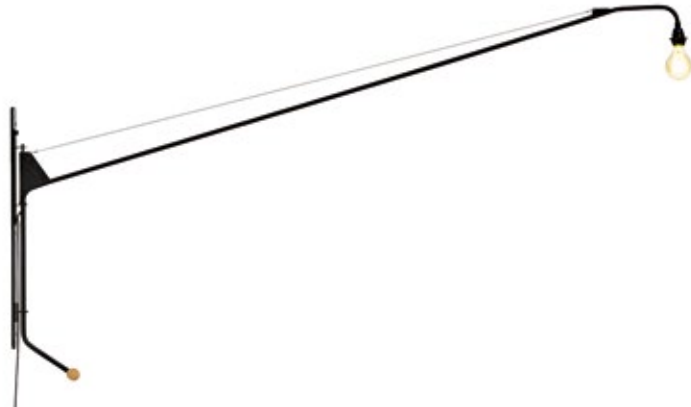

# Potence

Jean Prouvé, 1950

**vitra.**

## Potence

---

Designed as a pivoting wall lamp for the 'Maison Tropicale', Potence is regarded as one of Jean Prouvé's puristic masterpieces. The fascination of this luminaire, which is over two metres long and dimmable, stems from the spareness of its materials and forms.

### Materials

- **Material:** powder-coated tubular steel, beech wood, cord dimmer, 1 lamp included.

---

## Dimensions