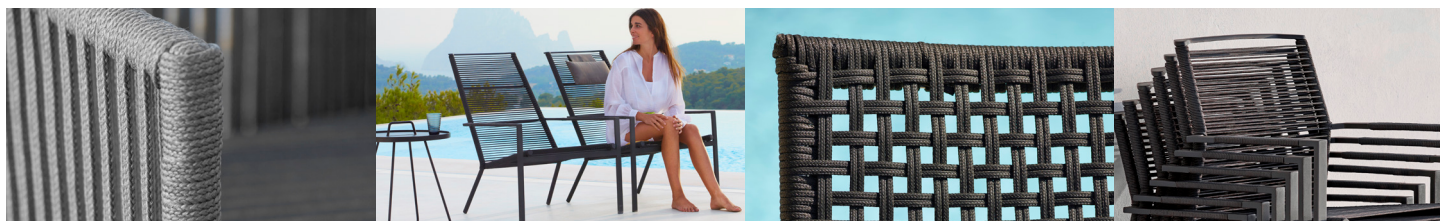

Cane-line Rope

Vedligeholdelsesvejledning/Maintenance/Pflegehinweise

Material

Cane-line Rope is produced by woven polypropylene (PP). The material has a soft surface that provides good support and excellent sitting comfort.

Do not pull hard on the material as it can be stretched out of shape.

Cane-line Rope is ideal for outdoor use, UV-resistant and dries quickly.

Maintenance & cleaning

Because the product is used outdoors over extended periods of time, regular cleaning with a soft brush and soapy water is important. This ensures the removal of superficial soil and debris, such as leaves, berries, pollen and bird droppings, before they have a chance to build up and become more difficult to remove.

Storing

It is best to store your furniture on a covered terrace, patio or carport, where it is protected from the elements.

Alternatively, it can be left outside under a furniture cover. Please note, however, that condensation can form under the furniture cover, which can cause mould and mildew. Therefore, make sure to lift the cover away from the furniture to ensure proper air circulation and minimise condensation.

Material

Cane-line Rope er fremstillet af vævet polypropylen (PP). Materialet har en blød overflade, som understøtter en god siddekomfort.

Undgå at trække hårdt i materialet, da det så kan risikere at gå ud af form på møblet.

Cane-line Rope egner sig til udendørs brug, er UV modstandsdygtigt og tørrer hurtigt efter at være blevet vådt.

Vedligeholdelse

Da produktet står udenfor i længere perioder ad gangen, er det vigtigt, at det regelmæssigt rengøres med en blød børste og vand og sæbe. Derved fjernes overfladesnavs løbende, som f.eks. nedfaldsblade, bær, pollen og fugleklatrer. Man undgår derved, at snavset gror fast og vil være vanskeligt at fjerne.

Opbevaring

Den optimale opbevaringsløsning er en overdækket terrasse eller en carport, hvor møblet bliver skærmet imod vind og vejr. Alternativt lader man møblet stå udenfor, men dækket med et møbelcover.

Vær opmærksom på, at der under længere tids tildækning kan opstå kondensvand, der kan danne mug og lign. Det er derfor vigtigt at løfte coveret fra møblet, således luft kan cirkulere og fjerne kondensen.

Material

Cane-line Rope ist aus gewebtem Polypropylen (PP) hergestellt. Das Material hat eine weiche Oberfläche die einen guten Sitzkomfort unterstützt.

Das Material darf nicht zu stark gedehnt werden, damit es seine Passform nicht verliert. Cane-line Rope eignet sich für den Gebrauch im Freien, ist UV-beständig und schnel-trocknend.

Instandhaltung

Da das Produkt längere Zeit im Freien steht, ist eine regelmäßige Reinigung mit Wasser und Seife unter Zuhilfenahme einer weichen Bürste wichtig.

Oberflächenschmutz wie beispielsweise herabfallendes Laub, Beeren, Pollen oder Vogelkot werden dadurch laufend entfernt. Auf diese Weise wird vermieden, dass sich Schmutz festsetzt und sich nur noch schwer beseitigen lässt.

Aufbewahrung