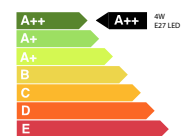

## DESIGN NOTES

We chose acrylic rods rather than glass because they give off a warmer, more intimate glow. In the right setting, the Art Deco grandeur of Arbor is irresistible.

BERT|FRANK ARWL

 This luminaire is compatible with bulbs of the energy class: