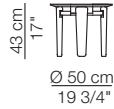

TABLET

Tavolino Ø 50 H.31 cm
Small table Ø 50 H.31 cm

Tavolino Ø 50 H.43 cm
Small table Ø 50 H.43 cm

Tavolino Ø 80 H.31 cm
Small table Ø 80 H.31 cm

Tavolino Ø 80 H.43 cm
Small table Ø 80 H.43 cm

Tavolino 109 x 109 H.31 cm
Small table 109 x 109 H.31 cm

arflex

Sizes, weights and finishes may change without previous notice. All dimensions are expressed in centimeters and inches. File CAD 2D-3D available on www.arflex.com For more information on product visit www.arflex.com, or contact us at : info@arflex.it