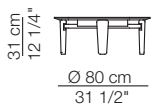

TABLET

Tavolino Ø 50 H.31 cm
Small table Ø 50 H.31 cm

Tavolino Ø 50 H.43 cm
Small table Ø 50 H.43 cm

Tavolino Ø 80 H.31 cm
Small table Ø 80 H.31 cm

Tavolino Ø 80 H.43 cm
Small table Ø 80 H.43 cm

Tavolino 109 x 109 H.31 cm
Small table 109 x 109 H.31 cm

arflex

Sizes, weights and finishes may change without previous notice. All dimensions are expressed in centimeters and inches. File CAD 2D-3D available on www.arflex.com For more information on product visit www.arflex.com, or contact us at : info@arflex.it