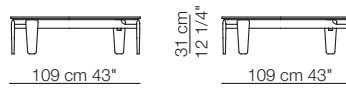

TABLET

Tavolino Ø 50 H.31 cm
Small table Ø 50 H.31 cm

Tavolino Ø 50 H.43 cm
Small table Ø 50 H.43 cm

Tavolino Ø 80 H.31 cm
Small table Ø 80 H.31 cm

Tavolino Ø 80 H.43 cm
Small table Ø 80 H.43 cm

Tavolino 109 x 109 H.31 cm
Small table 109 x 109 H.31 cm

arflex

Sizes, weights and finishes may change without previous notice. All dimensions are expressed in centimeters and inches. File CAD 2D-3D available on www.arflex.com For more information on product visit www.arflex.com, or contact us at : info@arflex.it