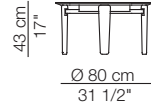

TABLET

Tavolino Ø 50 H.31 cm
Small table Ø 50 H.31 cm

Tavolino Ø 50 H.43 cm
Small table Ø 50 H.43 cm

Tavolino Ø 80 H.31 cm
Small table Ø 80 H.31 cm

Tavolino Ø 80 H.43 cm
Small table Ø 80 H.43 cm

Tavolino 109 x 109 H.31 cm
Small table 109 x 109 H.31 cm

arflex

Sizes, weights and finishes may change without previous notice. All dimensions are expressed in centimeters and inches. File CAD 2D-3D available on www.arflex.com For more information on product visit www.arflex.com, or contact us at : info@arflex.it