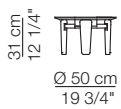

TABLET

Tavolino Ø 50 H.31 cm
Small table Ø 50 H.31 cm

Tavolino Ø 50 H.43 cm
Small table Ø 50 H.43 cm

Tavolino Ø 80 H.31 cm
Small table Ø 80 H.31 cm

Tavolino Ø 80 H.43 cm
Small table Ø 80 H.43 cm

Tavolino 109 x 109 H.31 cm
Small table 109 x 109 H.31 cm

arflex

Sizes, weights and finishes may change without previous notice. All dimensions are expressed in centimeters and inches. File CAD 2D-3D available on www.arflex.com For more information on product visit www.arflex.com, or contact us at : info@arflex.it