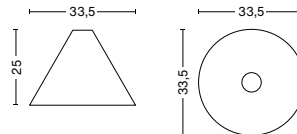

NATURAL OAK
VENEER

DIMENSIONS

SMALL

DIAMETER / 24 cm / 9.5"

HEIGHT / 17 cm / 6.7"

MEDIUM

DIAMETER / 33,5 cm / 13.2"

HEIGHT / 25 cm / 9.8"

LARGE

DIAMETER / 45 cm / 17.7"

HEIGHT / 35 cm / 13.8"

X-LARGE

DIAMETER / 61,5 cm / 24.2"

HEIGHT / 50 cm / 19.7"

RECOMMENDED LIGHT SOURCE*

SMALL / LED E27 (A15), 5-8W, 500-800lm, 2700-3000k, warm white

SOFT BLACK

DIMENSIONS

/ DIAMETER 10,5 cm / 4.1"

/ CORD LENGTH 400 cm / 159.4"

TECHNICAL SPECIFICATIONS

- / LIGHT SOURCE / LED E27 (bulb not included)
- / POWER (watts) / MAX 15W
- / DIMMABLE / No
- / POWER SUPPLY / 220-240V AC at 50-60Hz
- / CORD LENGTH / 400 cm
- / SWITCH / No