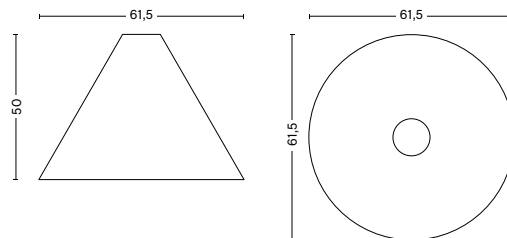

NATURAL OAK
VENEER

DIMENSIONS

SMALL

DIAMETER / 24 cm / 9.5"

HEIGHT / 17 cm / 6.7"

MEDIUM

DIAMETER / 33,5 cm / 13.2"

HEIGHT / 25 cm / 9.8"

LARGE

DIAMETER / 45 cm / 17.7"

HEIGHT / 35 cm / 13.8"

X-LARGE

DIAMETER / 61,5 cm / 24.2"

HEIGHT / 50 cm / 19.7"

RECOMMENDED LIGHT SOURCE*

SMALL / LED E27 (A15), 5-8W, 500-800lm, 2700-3000k, warm white

SOFT BLACK

DIMENSIONS

/ DIAMETER 10,5 cm / 4.1"

/ CORD LENGTH 400 cm / 159.4"

TECHNICAL SPECIFICATIONS

- / LIGHT SOURCE / LED E27 (bulb not included)
- / POWER (watts) / MAX 15W
- / DIMMABLE / No
- / POWER SUPPLY / 220-240V AC at 50-60Hz
- / CORD LENGTH / 400 cm
- / SWITCH / No