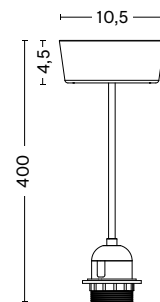

NATURAL OAK
VENEER

DIMENSIONS

SMALL

DIAMETER / 24 cm / 9.5"

HEIGHT / 17 cm / 6.7"

MEDIUM

DIAMETER / 33,5 cm / 13.2"

HEIGHT / 25 cm / 9.8"

LARGE

DIAMETER / 45 cm / 17.7"

HEIGHT / 35 cm / 13.8"

X-LARGE

DIAMETER / 61,5 cm / 24.2"

HEIGHT / 50 cm / 19.7"

RECOMMENDED LIGHT SOURCE*

SMALL / LED E27 (A15), 5-8W, 500-800lm, 2700-3000k, warm white

MEDIUM / LED E27 (A19), 10-13W, 1000-1500lm, 2700k, warm white

LARGE / LED E27 (A19), 10-13W, 1000-1500lm, 2700k, warm white

X-LARGE / LED E27 (A21 or G30), 10-13W, 1000-1500lm, 2700k, warm white

*Bulb not included.

SOFT BLACK

DIMENSIONS

/ DIAMETER 10,5 cm / 4.1"

/ CORD LENGTH 400 cm / 159.4"

TECHNICAL SPECIFICATIONS

- / LIGHT SOURCE / LED E27 (bulb not included)
- / POWER (watts) / MAX 15W
- / DIMMABLE / No
- / POWER SUPPLY / 220-240V AC at 50-60Hz
- / CORD LENGTH / 400 cm
- / SWITCH / No