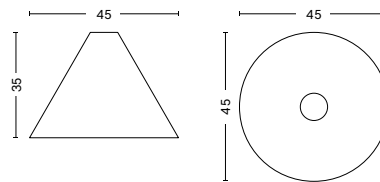

NATURAL OAK
VENEER

DIMENSIONS

SMALL

DIAMETER / 24 cm / 9.5"

HEIGHT / 17 cm / 6.7"

MEDIUM

DIAMETER / 33,5 cm / 13.2"

HEIGHT / 25 cm / 9.8"

LARGE

DIAMETER / 45 cm / 17.7"

HEIGHT / 35 cm / 13.8"

X-LARGE

DIAMETER / 61,5 cm / 24.2"

HEIGHT / 50 cm / 19.7"

RECOMMENDED LIGHT SOURCE*

SMALL / LED E27 (A15), 5-8W, 500-800lm, 2700-3000k, warm white

SOFT BLACK

DIMENSIONS

/ DIAMETER 10,5 cm / 4.1"

/ CORD LENGTH 400 cm / 159.4"

TECHNICAL SPECIFICATIONS

- / LIGHT SOURCE / LED E27 (bulb not included)
- / POWER (watts) / MAX 15W
- / DIMMABLE / No
- / POWER SUPPLY / 220-240V AC at 50-60Hz
- / CORD LENGTH / 400 cm
- / SWITCH / No