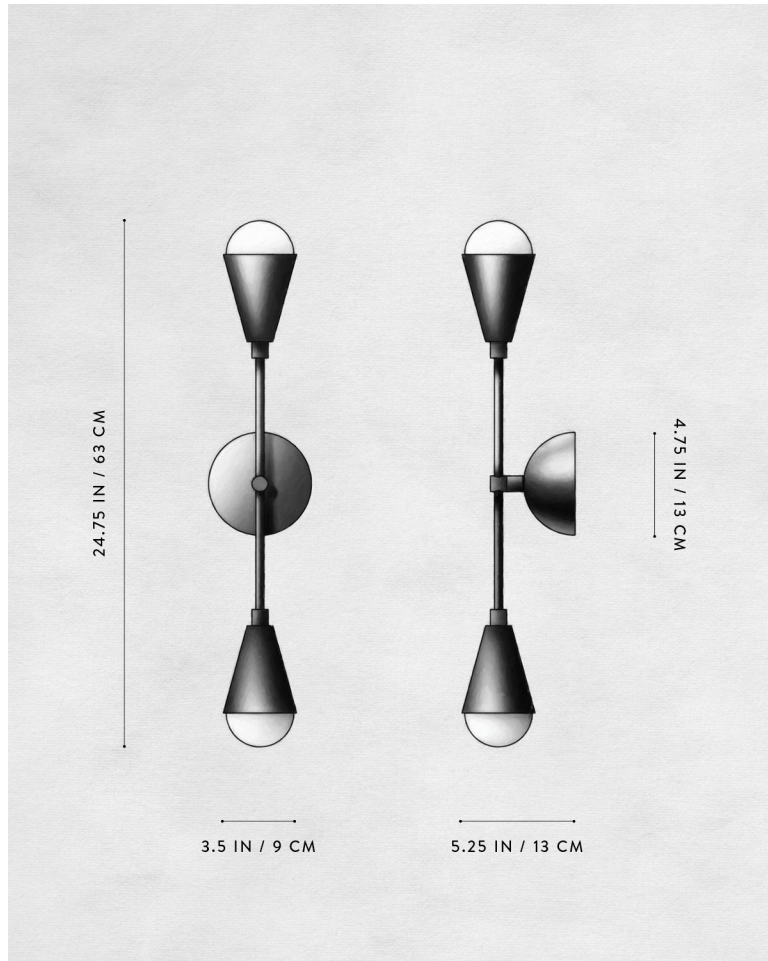

A P P A R A T U S

AGED BRASS / BLACKENED BRASS / PORCELAIN

TRIAD : 2 SCONCE

REFERENCE

MOLECULAR GEOMETRY
MUSIC THEORY

COMPOSITION

REPEATING TRIANGULAR AND CONICAL STRUCTURES
BRASS OR HAND-CAST PORCELAIN CONES

A P P A R A T U S

AGED BRASS / PORCELAIN

AGED BRASS

A P P A R A T U S

TRIAD : 2 SCONCE

DIMENSIONS

24.75 H, 3.5 W, 5.25 D IN
63 H, 9 W, 13 D CM

PRICE

FROM \$1700 BRASS
FROM \$1900 PORCELAIN

VOLTAGE

120-240
UL / CE

LAMPING

MAX 40W

BULB INCLUDED

2 X 6W DIMMABLE LED BULB
480 LUMENS EACH
2500K

120V : E26 GLOBE LG : MATTE WHITE
240V : E27 GLOBE LG : MATTE WHITE