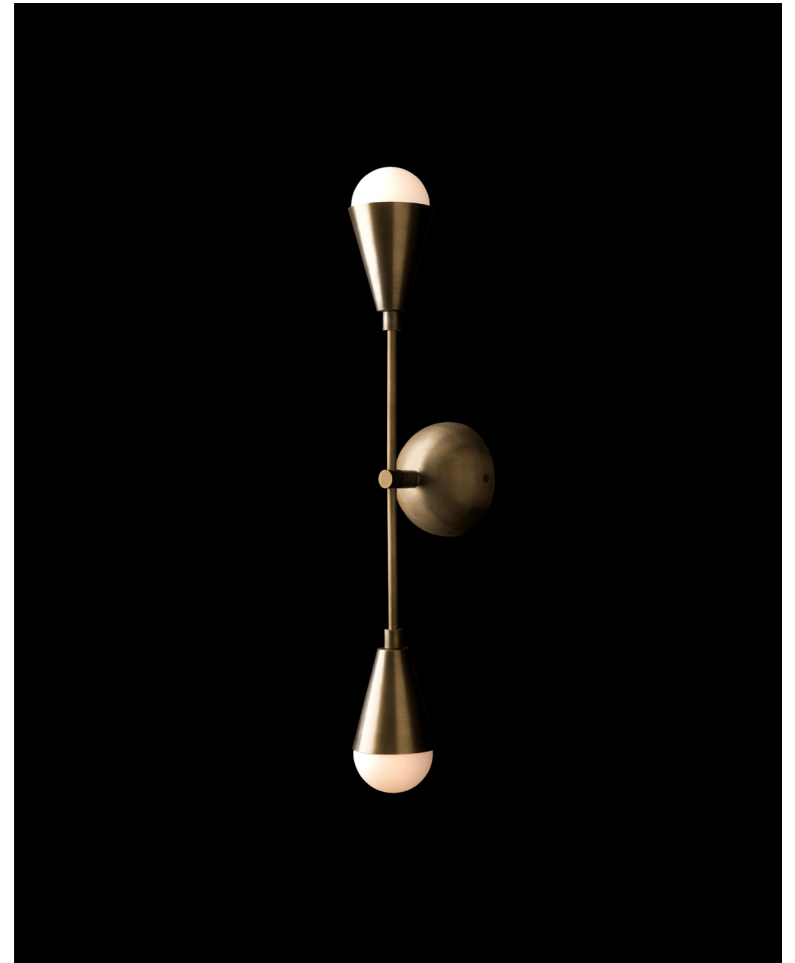

A P P A R A T U S

AGED BRASS / BLACKENED BRASS / PORCELAIN

TRIAD : 2 SCONCE

REFERENCE

MOLECULAR GEOMETRY
MUSIC THEORY

COMPOSITION

REPEATING TRIANGULAR AND CONICAL STRUCTURES
BRASS OR HAND-CAST PORCELAIN CONES

A P P A R A T U S

AGED BRASS / PORCELAIN

AGED BRASS

A P P A R A T U S

TRIAD : 2 SCONCE

DIMENSIONS

24.75 H, 3.5 W, 5.25 D IN
63 H, 9 W, 13 D CM

PRICE

FROM \$1700 BRASS
FROM \$1900 PORCELAIN

VOLTAGE

120-240
UL / CE

LAMPING

MAX 40W

BULB INCLUDED

2 X 6W DIMMABLE LED BULB
480 LUMENS EACH
2500K

120V : E26 GLOBE LG : MATTE WHITE
240V : E27 GLOBE LG : MATTE WHITE