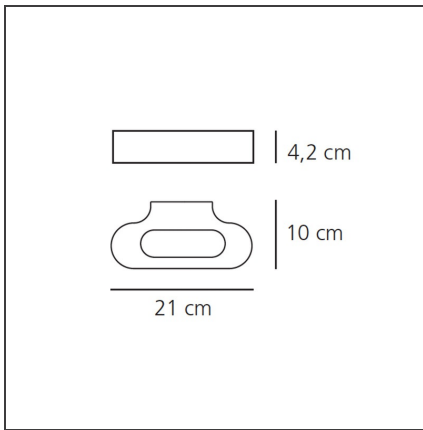

TECHNICAL DRAWINGS

DESIGN BY

Neil Poulton

DESCRIPTION

FEATURES

Article Code:	0615010A	Material:	Aluminium, methacrylate, polycarbonate
Colour:	White	Series:	Design
Installation:	Wall	Area contract:	Hospitality, null
Environment:	Indoor	Emission:	Direct/indirect

DIMENSIONS

Length:	cm 21	Glow Wire Test:	750°C
Width:	cm 10		
Height:	cm 4.2		

INCLUDED SOURCES

Category:	LED	Color temperature (K):	3000K
Number:	1		
Watt:	20W		
Delivered lumens output (lm):	1500lm		
Type:	0		
Class:	A		

LUMINAIRE

Watt:	20W	Delivered lumens output (lm):	1344lm
Voltage:	220V-240V	CCT:	3000K
		Efficiency:	80%
		Efficacy:	67.19lm/W
		CRI:	90
		Dimmable Typology:	Push

Notes

Lamp included.