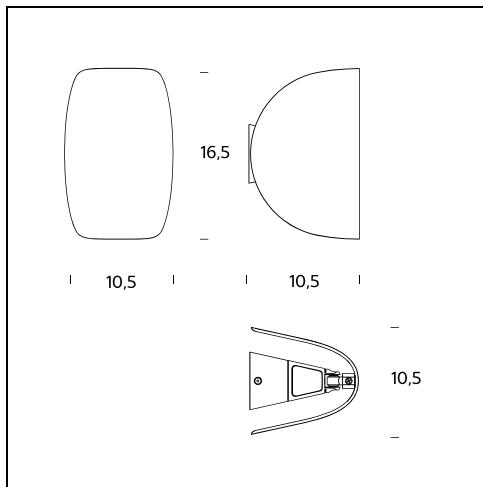

# IO

Claesson Koivisto Rune, 2015

In the shape of a small curved lunar disc, IO is a wall light with dual Led light emission. IO appears almost suspended, very close to the wall but never close enough to touch it; positioned at a distance that allows the light to gently caress the wall with an intimate skimming effect. Elegant and minimalist, it is equipped with a mount with a dual rotating axis. It allows the diffuser to be rotated by 360°, directing it exactly where the light is required. In addition to rotating, the diffuser also moves up and down, opening and closing the light beams to adjust to individual requirements. Designed to provide a source of light that is as personal and adjustable as possible, the ideal use for this light is as a bedside lamp. However, its versatility also makes it an excellent solution for lighting the walls of offices and corridors, both in residential and contract spaces. The diffuser is made from die-cast aluminium and looks very solid despite its small size. It is available in a matt finish in the following four colours: graphite grey, red, white and blue. The inside is always white in order to reflect as much light as possible.

**TECHNICAL SHEET**

Wall lamp. Body in aluminium, painted in 4 matt-finish colors: graphite grey, red, white and blue, while the inside is white. Thanks to its dual-axis rotation frame, it has the distinguishing feature rotating on both longitudinal and transverse axes, for total light management. The Up/Down movement on the external diffuser widens and narrows the ray of light. Dimmable with light dimmer, not supplied.

**MODEL NAME:** IO

**CODE:** 4299..

**DIMENSIONS:** cm 10,5x10,5x16,5

**MATERIALS:** Aluminum

**COLORS**

- Blue - RAL Code: RAL 5001 Matt
- Graphite Grey - RAL Code: RAL 7024 Matt
- Red - RAL Code: RAL 3011 Matt
- White - RAL Code: RAL 9016 Matt