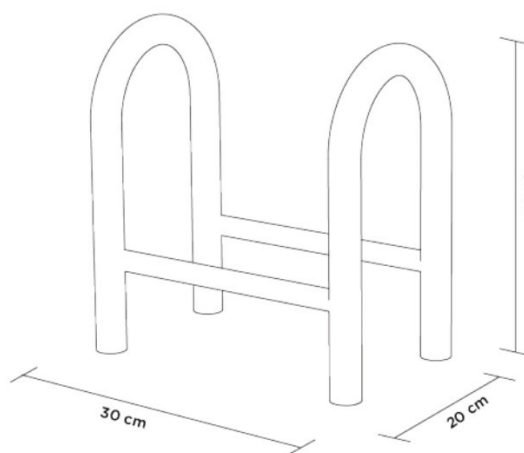

MATERIAL

Plywood

DIMENSIONS

Width: 30 cm
Depth: 20 cm
Height: 30 cm

COLORS

 Natural Birch

 Black

READING HORSE can be ordered from our website. Our products are customisable in colour according to RAL or NCS colour schemes upon request.