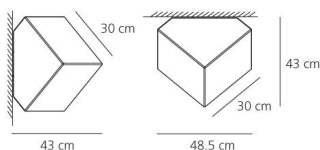

DIMENSIONS