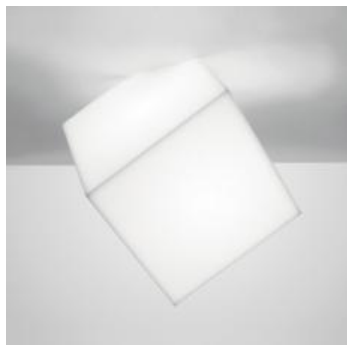

PRODUCT DATA SHEET

Edge 30 - Wall/Ceiling

DESIGN BY:

Alessandro Mendini
2004

MATERIALS:

Technopolymer

DESCRIPTION:

Wall support in thermoplastic resin; diffuser in thermoplastic material. Ability to mount LED light source E27 (LED light source not included).

The IP 65 degree of protection makes it also suitable for outdoor application.

SELECT

EXTRA FLUO / LED

White

PRODUCT CODE

1293010A

Light emission

IP65

Dimmable

TECHNICAL DATA SHEET

FEATURES

Product name:	Edge 30 - Wall/Ceiling
Article Code:	1293010A
Colour:	White
Material:	Technopolymer
Series:	Design
Environment:	Indoor
Area contract:	Hospitality Hotel, Private Residence

OPTICS

Emission:	Diffused

DIMENSIONS

Width:	cm 4.8
Height:	cm 4.3
Impact Resistance:	N/D
Glow Wire Test:	750°C

LAMPS NOT INCLUDED

	Category:	FLUO
	Number:	1
	Lbs:	Tc-tse
	Watt:	23W
	Socket:	E27
	Type:	Fb
	Luminous Flux (lm):	1500lm
	Colour Rendering:	1b
	Colour temperature (K):	2700K

ALTERNATIVE LAMPS

LED

Category:	LED
Watt:	8W
Socket:	E27
Class:	A

LUMINAIR

Watt:	23W
Voltage:	220V-240V
Luminous Flux (lm):	1500lm

DIMENSIONS

COLOUR