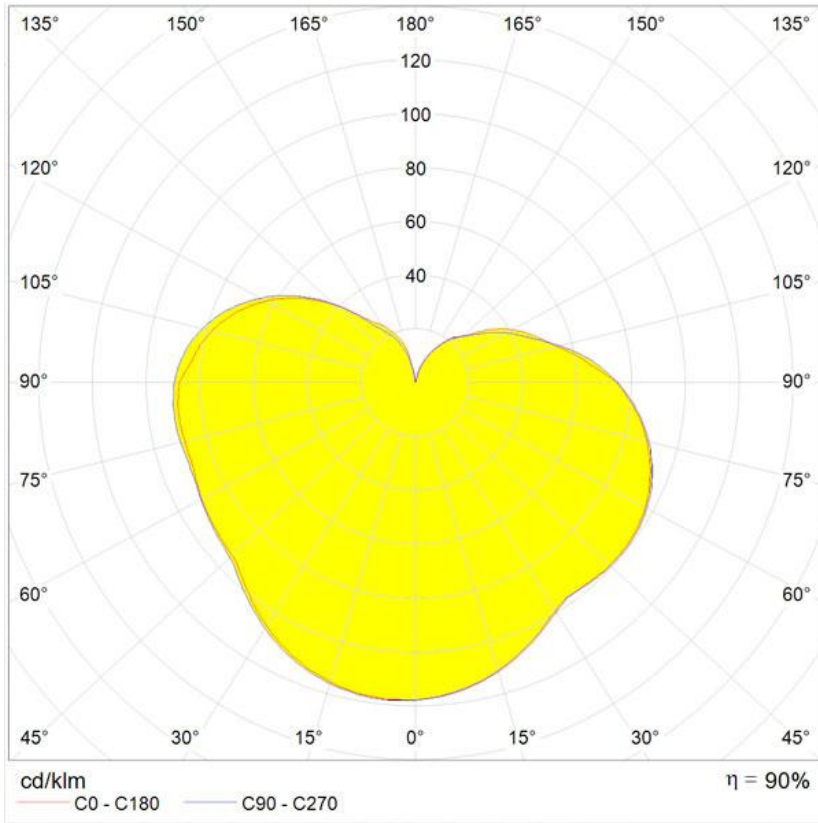

OPTICS

Emission:	Diffused
-----------	----------

DIMENSIONS

Width:	cm 35
Height:	cm 32
Impact Resistance:	N/D
Glow Wire Test:	750°C

LAMPS NOT INCLUDED

	Category:	FLUO
	Number:	1
	Lbs:	Tc-tse
	Watt:	20W
	Socket:	E27
	Type:	Fb
	Colour Rendering:	1b
	Colour temperature (K):	3000K

OPTICS

Emission:	Diffused
-----------	----------

DIMENSIONS

Width:	cm 4.8
Height:	cm 4.3
Impact Resistance:	N/D
Glow Wire Test:	750°C

LAMPS NOT INCLUDED

	Category:	FLUO
	Number:	1
	Lbs:	Tc-tse
	Watt:	23W
	Socket:	E27
	Type:	Fb
	Luminous Flux (lm):	1500lm
	Colour Rendering:	1b
	Colour temperature (K):	2700K

ALTERNATIVE LAMPS

LED

Category:	LED
Watt:	8W
Socket:	E27
Class:	A

LUMINAIR

Watt:	23W
Voltage:	220V-240V
Luminous Flux (lm):	1500lm

DIMENSIONS

COLOUR

CCT:

2700K

DIAGRAMS

Polar curve

Cartesian diagram