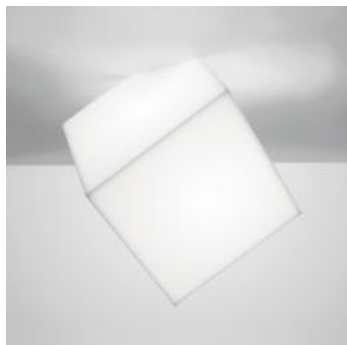

PRODUCT DATA SHEET

Edge 21 - Wall/Ceiling

DESIGN BY:

Alessandro Mendini
2004

MATERIALS:

Technopolymer

DESCRIPTION:

Wall support in thermoplastic resin; diffuser in thermoplastic material. Ability to mount LED light source E27 (LED light source not included).

The IP 65 degree of protection makes it also suitable for outdoor application.

SELECT

EXTRA FLUO / LED

White

PRODUCT CODE

1292010A

Light emission

IP65   

Dimmable

TECHNICAL DATA SHEET

FEATURES

Product name:	Edge 21 - Wall/Ceiling
Article Code:	1292010A
Colour:	White
Material:	Technopolymer
Series:	Design
Environment:	Indoor
Area contract:	Hospitality Hotel

OPTICS

Emission:	Diffused
-----------	----------

DIMENSIONS

Width:	cm 35
Height:	cm 32
Impact Resistance:	N/D
Glow Wire Test:	750°C

LAMPS NOT INCLUDED

	Category:	FLUO
	Number:	1
	Lbs:	Tc-tse
	Watt:	20W
	Socket:	E27
	Type:	Fb
	Colour Rendering:	1b
	Colour temperature (K):	3000K