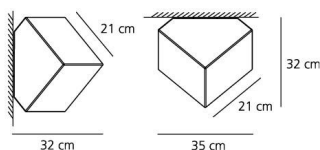

DIMENSIONS