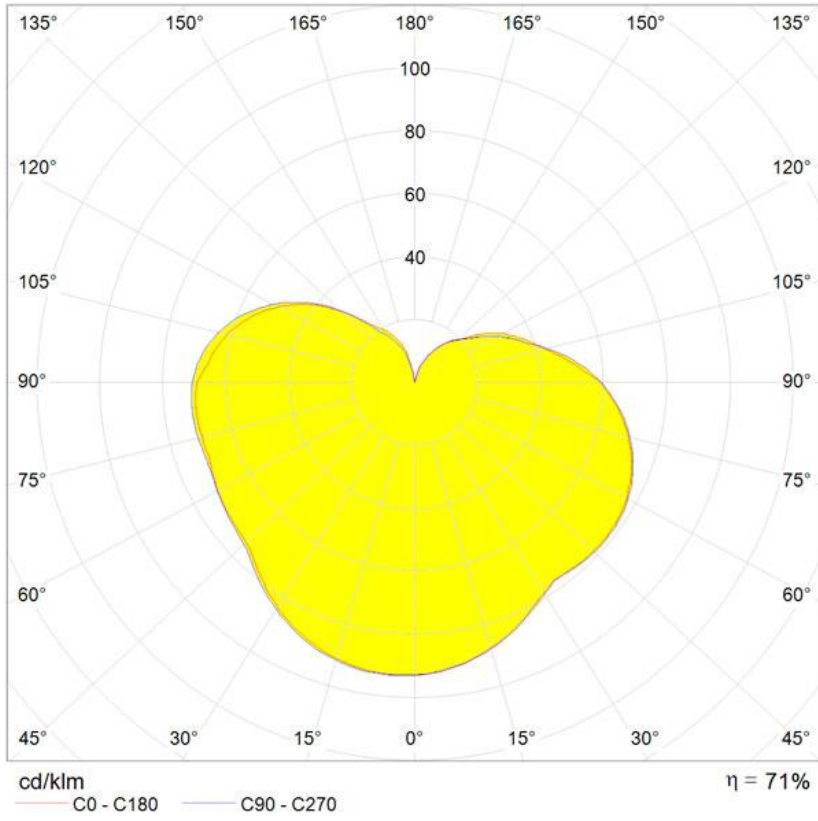

OPTICS

Emission:	Diffused
-----------	----------

DIMENSIONS

Width:	cm 35
Height:	cm 32
Impact Resistance:	N/D
Glow Wire Test:	750°C

LAMPS NOT INCLUDED

	Category:	FLUO
	Number:	1
	Lbs:	Tc-tse
	Watt:	20W
	Socket:	E27
	Type:	Fb
	Colour Rendering:	1b
	Colour temperature (K):	3000K

ALTERNATIVE LAMPS

LED

Category:	LED
Watt:	8W
Socket:	E27
Class:	A

LUMINAIR

Watt:	20W
Voltage:	220V-240V
Luminous Flux (lm):	1200lm
CCT:	2700K

DIMENSIONS

COLOUR

Polar curve

Cartesian diagram

PRODUCT DATA SHEET

Edge 30 - Wall/Ceiling

DESIGN BY:

Alessandro Mendini
2004

MATERIALS:

Technopolymer

DESCRIPTION:

OPTICS

Emission:	Diffused
-----------	----------

DIMENSIONS

Width:	cm 4.8
Height:	cm 4.3
Impact Resistance:	N/D
Glow Wire Test:	750°C

LAMPS NOT INCLUDED

	Category:	FLUO
	Number:	1
	Lbs:	Tc-tse
	Watt:	23W
	Socket:	E27
	Type:	Fb
	Luminous Flux (lm):	1500lm
	Colour Rendering:	1b
	Colour temperature (K):	2700K