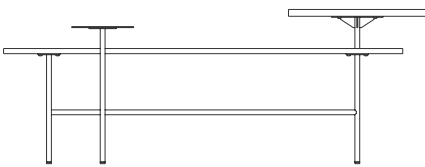

PALETTE TABLE JH7

BY JAIME HAYON
2015

PALETTE TABLE JH7

BY JAIME HAYON
2015

“Tables are where people exchange ideas, express emotions and connect with each other,” explains Spanish artist / designer Jaime Hayon. “As a multi-purpose object, why not design a multi-tiered table where different sizes, shapes, colours and materials converge together? Like one of Alexander Calder’s kinetic sculptures. Various shapes suspended in air but kept in place, supported by a metal armature. Creating a curious equilibrium that resembles a mobile - only static.”

At first glance, each Hayon Lounge table is a lesson in geometry. One version features a round shape coupled with a hexagon together with an elongated oval. Another version has a painter’s palette shape, while another version juxtaposes a rounded rectangle with an elongated oval and a circle. Each table is a composition of three distinctive shapes beautifully balanced at different heights which form a unified whole.

Varying in length from 67 cm to 83 cm to 116 cm, the Hayon Lounge Tables give a linear feeling to a 3D object. A sculpture you can enjoy looking at and living with.

D: 115.2cm / 45.4in

H: 47cm / 18.5in

W: 67.8cm / 26.7in

Product type	Lounge table.
Production Process	The base is made from welded and powder coated steel tubes. The table tops are made from laser cut satin polished brass, polished marble and stained ash veneer.
Environment	Indoor.
Dimensions (cm / in)	D: 115.2cm/ 45.4in, W: 67.8cm/ 26.7in, H: 47cm/ 18.5in
Weight (kg)	19.0kg.
Materials	Brass, black Nero Marquina marble, black stained ash.
Colours	Black stained ash.
Cleaning Instructions	Please download our Material Care & Cleaning Instructions through www.andtradition.com
Package Dimensions (cm / in)	H: 47.0cm/18.5in x D: 68.0cm/26.8in x L: 116.0cm/45.7in.