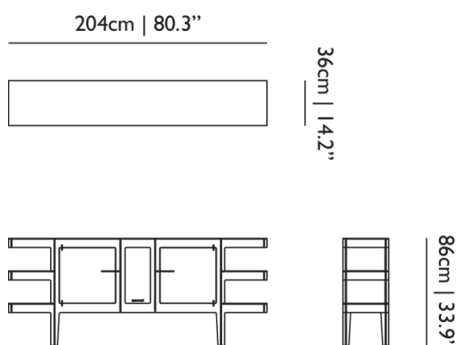

Detailing

Made from Richlite, an extremely durable and highly sustainable material made from bio resin infused paper.

Colours

Black Diamond

No Screw No Glue Buffet / Buffet

Dimensions

Product

WIDTH 204cm | 80.3"
HEIGHT 86cm | 33.9"
DEPTH 36cm | 14.2"
WEIGHT NETTO 36.1kg | 79.59lbs

Packaging

WIDTH 91.6cm | 36.1"
HEIGHT 20.6cm | 8.1"
CUBAGE 0.4m³ | 13.97ft³
LENGTH 209.7cm | 82.6"
WEIGHT 61.5kg | 135.58lbs

Technical

MATERIAL

Richlite, lacquered
