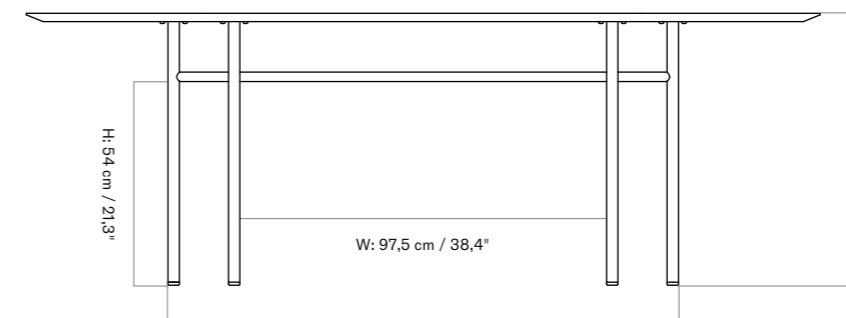

COLLI
1

ENVIRONMENT
Indoor

DIMENSIONS
H: 73 cm / 28,7"
D: 95 cm / 37,4"
L: 210 cm / 82,7"

PRODUCTION PROCESS
The tabletop is crafted from FSC certified oak veneer glued on MDF, CNC machine-cut. The frame is welded together from steel tubes and the surface is finished with powder coating.

TEST
N / A

CERTIFICATIONS
TSCA title VI compliant
Crafted from FSC certified oak veneer

PACKAGING TYPE
Brown box

PACKAGING MEASUREMENT
(H x W x D)
4,8 cm x 99 cm x 214 cm / 1,9" x 39" x 84,3"

MATERIALS & MAINTENANCE
Please visit audocph.com for materials, care and maintenance instructions.

W: 210 cm / 82,7"

D: 95 cm / 37,4"

W: 134,5 cm / 53"

H: 54 cm / 21,3"

H: 73 cm / 28,74"

D: 62,5 cm / 24,6"

H: 44 cm / 17,3"