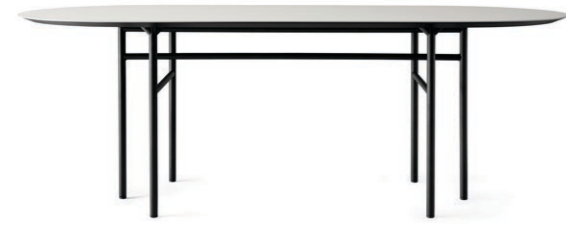

Audo

COPENHAGEN

SNAREGADE DINING TABLE, OVAL
Designed by *Norm Architects*

SNAREGADE DINING TABLE, OVAL
Designed by *Norm Architects*

Oval dining table, with a tabletop in painted oak veneer or dark stained oak set on a powder coated steel base.

PRODUCT OPTIONS

Tabletop

BLACK OAK

DARK STAINED OAK

Powder coated steel base

BLACK STEEL

TECHNICAL SPECIFICATIONS

PRODUCT TYPE
Dining table

COLLI
1

ENVIRONMENT
Indoor

DIMENSIONS
H: 73 cm / 28,7"
D: 95 cm / 37,4"
L: 210 cm / 82,7"

PRODUCTION PROCESS
The tabletop is crafted from FSC certified oak veneer glued on MDF, CNC machine-cut. The frame is welded together from steel tubes and the surface is finished with powder coating.

COLOUR

Wooden tabletop
Black oak veneer (RAL 9005)
Dark stained oak

Base
Black (RAL 9005)

GLOSS
Gloss 10-20

MATERIALS
Painted or dark stained oak veneer, MDF and powder coated steel

WEIGHT
Tabletop: 37,5 kg / 82,7 lb
Base: 16,9 kg / 37,3 lb