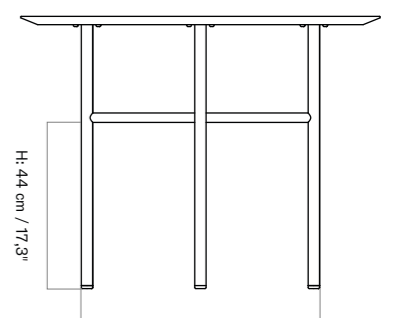

COLLI
1

ENVIRONMENT
Indoor

DIMENSIONS
H: 73 cm / 28,7"
D: 95 cm / 37,4"
L: 210 cm / 82,7"

PRODUCTION PROCESS
The tabletop is crafted from FSC certified oak veneer glued on MDF, CNC machine-cut. The frame is welded together from steel tubes and the surface is finished with powder coating.

TEST
N / A

CERTIFICATIONS
TSCA title VI compliant
Crafted from FSC certified oak veneer

PACKAGING TYPE
Brown box

PACKAGING MEASUREMENT
(H x W x D)
4,8 cm x 99 cm x 214 cm / 1,9" x 39" x 84,3"

MATERIALS & MAINTENANCE
Please visit audocph.com for materials, care and maintenance instructions.

W: 210 cm / 82,7"

D: 95 cm / 37,4"

W: 134,5 cm / 53"

H: 54 cm / 21,3"

H: 73 cm / 28,74"

D: 62,5 cm / 24,6"

H: 44 cm / 17,3"