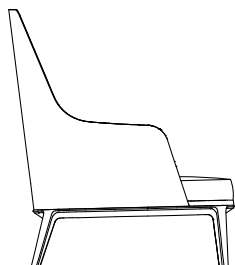

DESCRIPTION

Typolgy	Armchair
Base	Solid wood
Structure	Moulded flexible polyurethane, with parts in flexible multi-density polyurethane
Pre-cover	Polyester padding, feather and cotton cloth
Final cover	Removable in fabric or not removable in leather
Features	Grosgrain perimetral insert in the colours as for samples On request (inner/outer structure) can be covered with fabrics and/or leathers of different categories
Pouf	On request (seat/perimetral band) can be covered with fabrics and/or leathers of different categories

DIMENSIONS

740
29 1/4"

1000
39 1/4"

860
33 3/4"

410
16 1/4"

710
28"

410
16 1/4"

560
22"