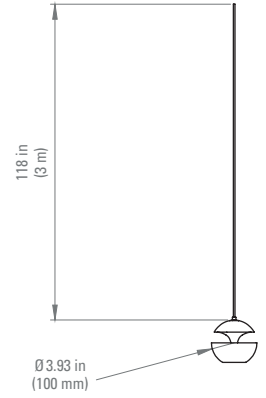

HERE COMES THE SUN MINI

by Bertrand Balas

TECHNICAL SHEET North America standards

FICHE TECHNIQUE normes Nord Américaines

PENDANT LAMP

SUSPENSION

Material Matériau	Steel Acier
Net weight Poids net	0,5kg
Base Embase	4.72 in 120 mm
Packaging Emballage	7 × 10.23 × 6.29 in 180 × 260 × 160 mm
IP IP	20

Voltage Tension	110V
Class Classe	1
Watt Watt	2W
Bulb type Type d'ampoule	G4 LED (Bulb included) G4 LED (Ampoule fournie)
Lumens output Lumens	200 lm (estimated value) 200 lm (valeur estimée)
Driver Driver	Driver supplied, not dimmable Driver fourni, non dimmable
Wire Câble	Coaxial cable, length : 118 in Câble coaxial, longueur : 3 m
Switch Interrupteur	NA
Plug Fiches	NA

OUTSIDE EXTÉRIEUR

Black

White

INSIDE INTÉRIEUR

Copper

CAST FONTE

White

WIRE CÂBLE

Black

HERE COMES THE SUN MINI (FOR CLUSTERS)

by Bertrand Balas

TECHNICAL SHEET North America standards

FICHE TECHNIQUE normes Nord Américaines

PENDANT LAMP

SUSPENSION

Material Matériau	Steel Acier
Net weight Poids net	0,5kg
Base Embase	4.72 in 120mm
Packaging Emballage	7 x 10.23 x 6.29 in 180 x 260 x 160 mm
IP IP	20