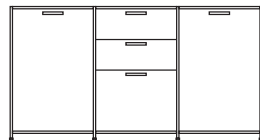

pair of glass shelves clear glass

DIMENSIONS

sideboard 2 drawers for hanging files +
2 flap doors lacquer - pack of colors

DIMENSIONS
H 31 - "
W 67 - "
D 18 - "

sideboard 2 drawers for hanging files +
2 flap doors argile lacquer

DIMENSIONS
H 31 - "
W 67 - "
D 18 - "

sideboard 2 drawers for hanging files +
2 flap doors white lacquer

DIMENSIONS
H 31 - "
W 67 - "
D 18 - "

sideboard 2 drawers for hanging files +
2 flap doors perle lacquer

DIMENSIONS
H 31 - "
W 67 - "
D 18 - "

pair of glass shelves clear glass

DIMENSIONS

sideboard 2 doors + 3 drawers lacquer
- pack of colors

DIMENSIONS

H 34 - "
W 64 - "
D 18 - "

sideboard 2 doors + 3 drawers argile
lacquer

DIMENSIONS

H 75 - "

W 28 - "

D 14 - "