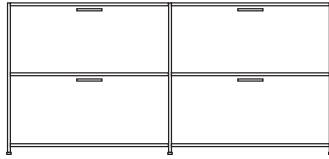

H 31 - "
W 67 - "
D 18 - "

pair of glass shelves clear glass

DIMENSIONS

sideboard 2 drawers + 2 flap doors
lacquer - pack of colors

DIMENSIONS

H 31 - "
W 67 - "
D 18 - "

sideboard 2 drawers + 2 flap doors
argile lacquer

DIMENSIONS

H 75 - "

W 28 - "

D 14 - "