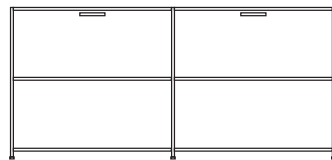

DIMENSIONS

H 31 - "
W 43 - "
D 18 - "

glass shelf for t.v. cabinet w 84 3/4" (215 cm) & console w 42 1/2" (108 cm) clear glass

DIMENSIONS

console 2 flap doors lacquer - pack of colors

DIMENSIONS

H 31 - "
W 67 - "
D 18 - "

DIMENSIONS

H 75 - "

W 28 - "

D 14 - "