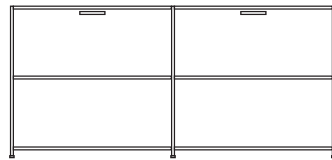

DIMENSIONS

H 31 - "
W 43 - "
D 18 - "

glass shelf for t.v. cabinet w 84 3/4" (215 cm) & console w 42 1/2" (108 cm) clear glass

DIMENSIONS

console 2 flap doors lacquer - pack of colors

DIMENSIONS

H 31 - "
W 67 - "
D 18 - "