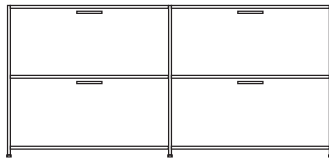

H 31 - "
W 67 - "
D 18 - "

pair of glass shelves clear glass

DIMENSIONS

sideboard 2 drawers + 2 flap doors
lacquer - pack of colors

DIMENSIONS

H 31 - "
W 67 - "
D 18 - "

sideboard 2 drawers + 2 flap doors
argile lacquer