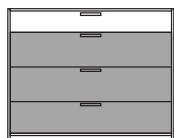

DIMENSIONS

1 upper drawer for narrow chest perle
lacquer

DIMENSIONS

dresser 3 lower drawers lacquer - pack
of colors

DIMENSIONS

H 34 - "
W 43 - "
D 19 - "

dresser 3 lower drawers argile lacquer

DIMENSIONS