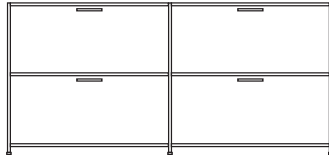

pair of glass shelves clear glass

DIMENSIONS

sideboard 2 drawers for hanging files +
2 flap doors lacquer - pack of colors

DIMENSIONS
H 31 - "
W 67 - "
D 18 - "

sideboard 2 drawers for hanging files +
2 flap doors argile lacquer

DIMENSIONS

H 75 - "

W 28 - "

D 14 - "