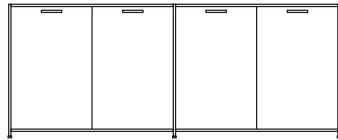

DIMENSIONS
H 34 - "
W 85 - "
D 18 - "

sideboard 4 doors argile lacquer

DIMENSIONS
H 34 - "
W 85 - "
D 18 - "

sideboard 4 doors white lacquer

DIMENSIONS

H 34 - "
W 85 - "
D 18 - "

sideboard 4 doors perle lacquer

DIMENSIONS

H 75 - "

W 28 - "

D 14 - "