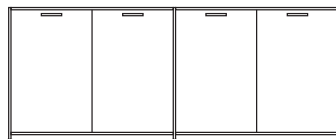

DIMENSIONS
H 34 - "
W 85 - "
D 18 - "

sideboard 4 doors argile lacquer