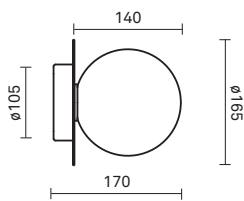

Liila collection

The Liila collection include the following products:

- **Liila 1 Medium, Wall/Ceiling:** Nordic Gold/ Light Silver, Opal White/Optic Clear Glass
- **Liila 1 Large, Wall/Ceiling:** Nordic Gold/ Light Silver, Opal White/Optic Clear Glass
- **Liila 12, Wall/Ceiling:** Nordic Gold/ Light Silver, Opal White Optic Clear Glass