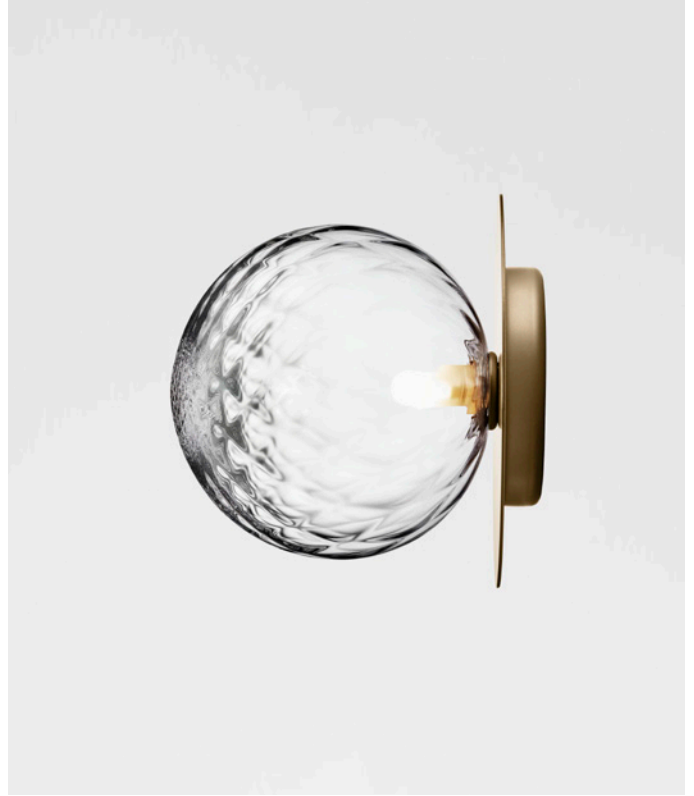

NUURA

LIILA 1 LARGE - IP44 Nordic Gold/Optic Clear

Design: Sofie Refer, 2021. EU-model.

Liila 1 Large Wall/Ceiling in mouth-blown Optic Clear glass and Nordic Gold finish.

Liila Collection has a Nordic simplistic yet sensuous look due to the fine reflections in the glass and metal. The mouth blown glass is elegantly framed by the metal disc in soft metallic finish.

While the version in Optic Clear glass creates sparkeling reflections, the version in Opal White glass completes the minimalistic Nordic look.

Liila 1 Large Wall/Ceiling works perfectly single or grouped in a decorative formation. Liila 1 also suits smaller rooms, the bathroom and the entrance hall.