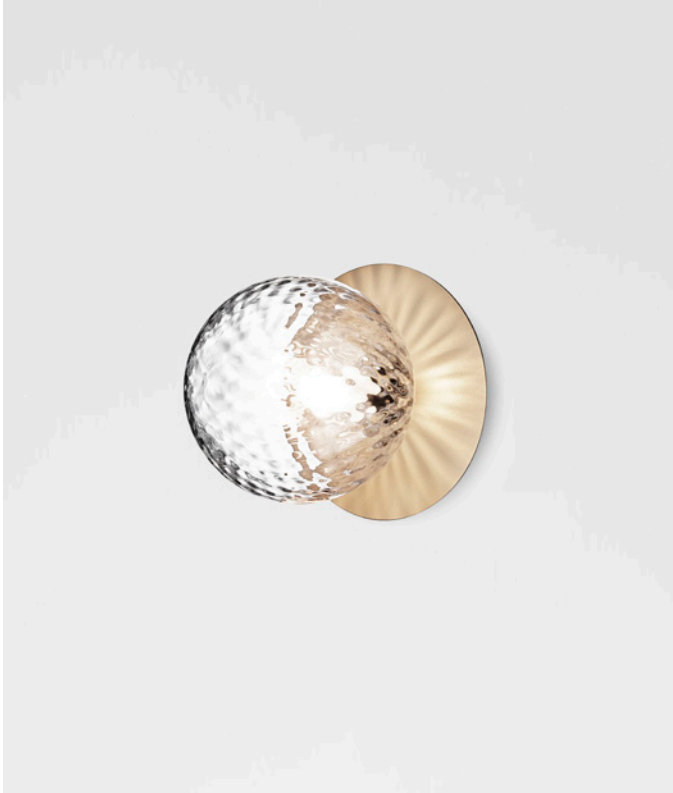

NUURA

LIILA 1 MEDIUM - IP44 Nordic Gold/Optic Clear

Design: Sofie Refer, 2021. EU-model.

Liila 1 Wall/Ceiling in mouth-blown Optic Clear glass and Nordic Gold finish.

Liila Collection has a Nordic simplistic yet sensuous look due to the fine reflections in the glass and metal. The mouth blown glass is elegantly framed by the metal disc in soft metallic finish.

While the version in Optic Clear glass creates sparkeling reflections, the version in Opal White glass completes the minimalistic Nordic look.

Liila 1 Wall/Ceiling works perfectly single or grouped in a decorative formation. Liila 1 also suits smaller rooms, the bathroom and the entrance hall.

Liila collection

The Liila collection include the following products:

- **Liila 1 Medium, Wall/Ceiling:** Nordic Gold/ Light Silver, Opal White/Optic Clear Glass
- **Liila 1 Large, Wall/Ceiling:** Nordic Gold/ Light Silver, Opal White/Optic Clear Glass
- **Liila 12, Wall/Ceiling:** Nordic Gold/ Light Silver, Opal White Optic Clear Glass

TECHNICAL INFO

Product no.: 04480123-1

Type: Wall/Ceiling Light - Indoor

Colour:

Glass: Optic Clear

Metal: Nordic Gold

Materials:

Powder coated metal