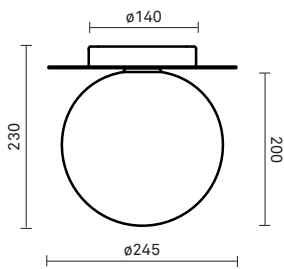

Liila collection

The Liila collection include the following products:

- **Liila 1 Medium, Wall/Ceiling:** Nordic Gold/ Light Silver, Opal White/Optic Clear Glass
- **Liila 1 Large, Wall/Ceiling:** Nordic Gold/ Light Silver, Opal White/Optic Clear Glass
- **Liila 12, Wall/Ceiling:** Nordic Gold/ Light Silver, Opal White/Optic Clear Glass