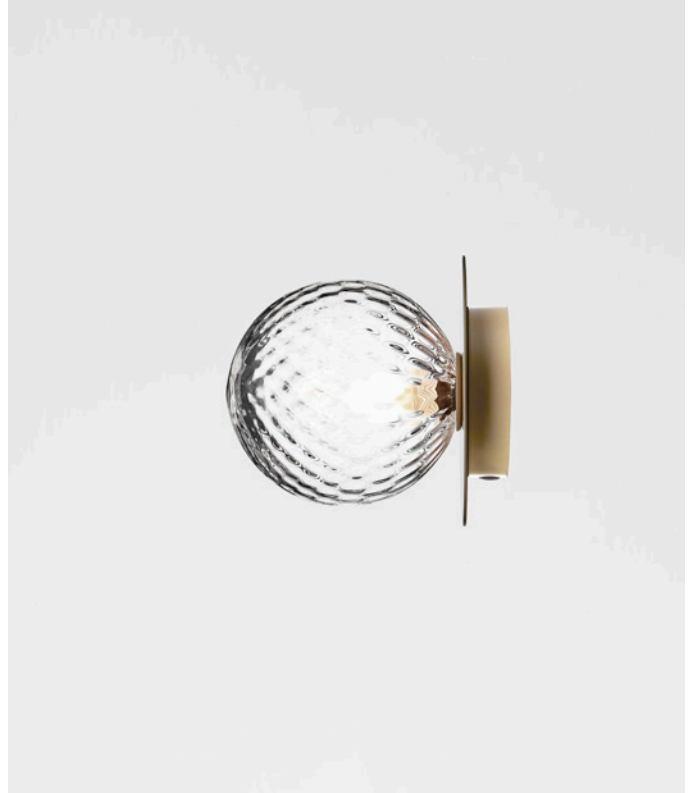

NUURA

LIILA 1 MEDIUM - IP44 Nordic Gold/Optic Clear

Design: Sofie Refer, 2021. EU-model.

Liila 1 Wall/Ceiling in mouth-blown Optic Clear glass and Nordic Gold finish.

Liila Collection has a Nordic simplistic yet sensuous look due to the fine reflections in the glass and metal. The mouth blown glass is elegantly framed by the metal disc in soft metallic finish.

While the version in Optic Clear glass creates sparkeling reflections, the version in Opal White glass completes the minimalistic Nordic look.

Liila 1 Wall/Ceiling works perfectly single or grouped in a decorative formation. Liila 1 also suits smaller rooms, the bathroom and the entrance hall.

Liila collection

The Liila collection include the following products:

- **Liila 1 Medium, Wall/Ceiling:** Nordic Gold/ Light Silver, Opal White/Optic Clear Glass
- **Liila 1 Large, Wall/Ceiling:** Nordic Gold/ Light Silver, Opal White/Optic Clear Glass
- **Liila 12, Wall/Ceiling:** Nordic Gold/ Light Silver, Opal White Optic Clear Glass

TECHNICAL INFO

Product no.: 04480123-1

Type: Wall/Ceiling Light - Indoor

Colour:

Glass: Optic Clear

Metal: Nordic Gold

Materials:

Powder coated metal