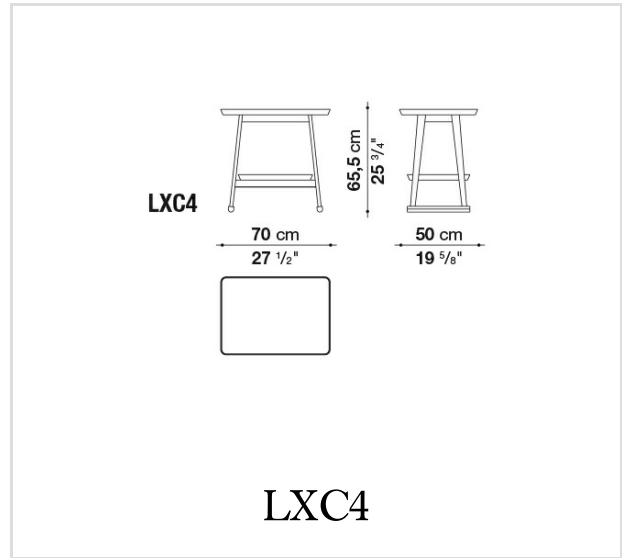

B&B Italia reserves the right to make technological and aesthetic improvements to its models, including changes to the sizes and materials, without notice. The technical drawings do not define the details of the product. The measurements shown are indicative and may undergo changes. In particular, the dimensions relevant to the padded parts are subject to usage tolerances over time caused by the normal adjustment of the padding. For the specific information, please contact the dealer closest to you.