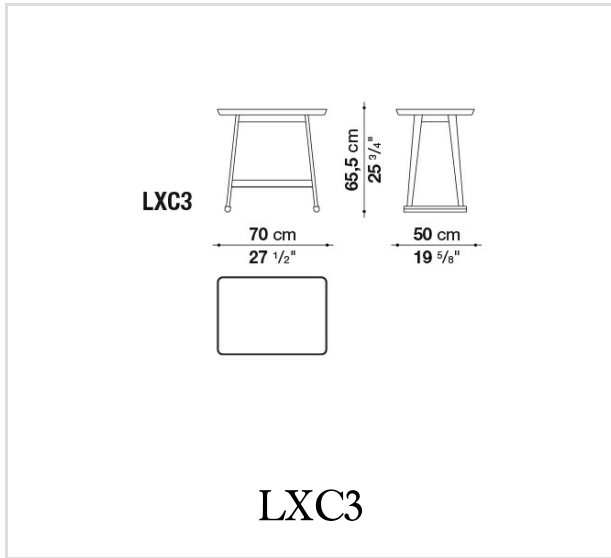

B&B Italia reserves the right to make technological and aesthetic improvements to its models, including changes to the sizes and materials, without notice. The technical drawings do not define the details of the product. The measurements shown are indicative and may undergo changes. In particular, the dimensions relevant to the padded parts are subject to usage tolerances over time caused by the normal adjustment of the padding. For the specific information, please contact the dealer closest to you.