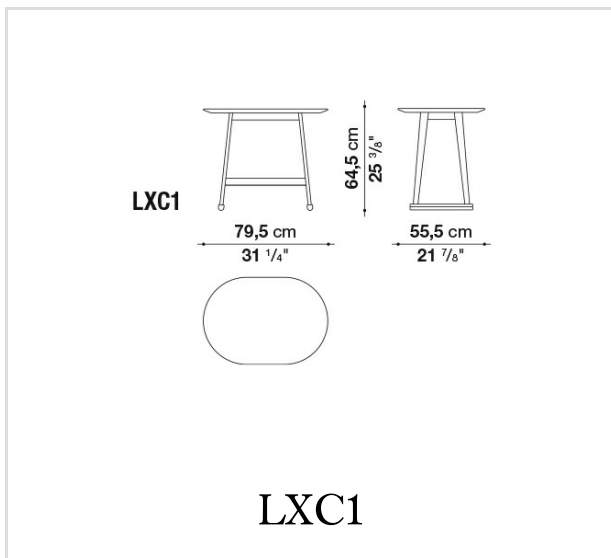

B&B Italia reserves the right to make technological and aesthetic improvements to its models, including changes to the sizes and materials, without notice. The technical drawings do not define the details of the product. The measurements shown are indicative and may undergo changes. In particular, the dimensions relevant to the padded parts are subject to usage tolerances over time caused by the normal adjustment of the padding. For the specific information, please contact the dealer closest to you.