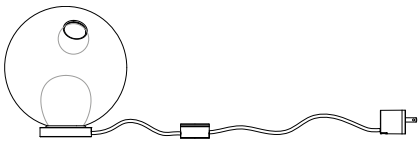

Image shown above 28t

<b>Series</b>	28, 38V, 57, 73, 84, 84V, 100, 118
<b>Glass Colours</b>	28: Clear, colour pendants 38V: Clear 57: Grey, white, light mirror, dark mirror 73: Clear, grey 1, grey 2, grey 3 84/84Vt: White/copper 100: Frosted clear, frosted grey 118: White
<b>Lamp</b>	1W LED, 2700K, 100lm (2500K and 3000K options available)
<b>Plug Types</b>	Type A - 110V Type C - 230V Type G - 230V Type I - 230V
<b>Base</b>	Ø75mm
<b>Cable length</b>	2058mm black flexible cord
<b>Finish</b>	Unlacquered brass base and dial control
<b>Materials</b>	Glass, brass, electrical components
<b>Power Supply</b>	Integral, dial control with build-in dimmer Input 100-240V, 0.5A 50-60Hz Output 12V Ta 25°C
<b>Dimming</b>	Built-in dimmer ONLY
<b>Environment</b>	Indoor, dry location. IP30
<b>Note</b>	The brass used in our Table Light is untreated and, as such, will develop a natural patina over time. To avoid any marking or tarnish on the brass during handling and installation, please use the gloves provided in your shipment  Every single Bocci product is handmade. Each one is variously blown, poured, carved, polished, packed and dispatched directly by us. As such, no two products are identical; they are individual, irregular expressions of our research.

<b>Weight (kg)</b>			
<b>28t</b>	1	<b>84t</b>	2
<b>38Vt</b>	2.5	<b>84Vt</b>	2
<b>57t</b>	2	<b>100t</b>	4
<b>73t</b>	2.7	<b>118t</b>	3.6

**PLUG TYPES**

Type A

Type C

Type G

Type I

**TABLE LIGHT**

± Ø165