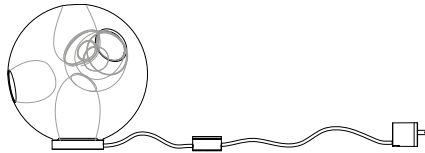

38Vt

100 - 150