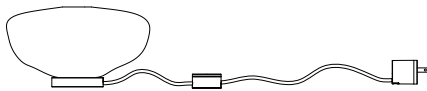

Image shown above 28t

<b>Series</b>	28, 38V, 57, 73, 84, 84V, 100, 118
<b>Glass Colours</b>	28: Clear, colour pendants 38V: Clear 57: Grey, white, light mirror, dark mirror 73: Clear, grey 1, grey 2, grey 3 84/84Vt: White/copper 100: Frosted clear, frosted grey 118: White
<b>Lamp</b>	1W LED, 2700K, 100lm (2500K and 3000K options available)
<b>Plug Types</b>	Type A - 110V Type C - 230V Type G - 230V Type I - 230V
<b>Base</b>	Ø75mm
<b>Cable length</b>	2058mm black flexible cord
<b>Finish</b>	Unlacquered brass base and dial control
<b>Materials</b>	Glass, brass, electrical components
<b>Power Supply</b>	Integral, dial control with build-in dimmer Input 100-240V, 0.5A 50-60Hz Output 12V Ta 25°C
<b>Dimming</b>	Built-in dimmer ONLY
<b>Environment</b>	Indoor, dry location. IP30
<b>Note</b>	The brass used in our Table Light is untreated and, as such, will develop a natural patina over time. To avoid any marking or tarnish on the brass during handling and installation, please use the gloves provided in your shipment  Every single Bocci product is handmade. Each one is variously blown, poured, carved, polished, packed and dispatched directly by us. As such, no two products are identical; they are individual, irregular expressions of our research.

<b>Weight (kg)</b>			
<b>28t</b>	1	<b>84t</b>	2
<b>38Vt</b>	2.5	<b>84Vt</b>	2
<b>57t</b>	2	<b>100t</b>	4
<b>73t</b>	2.7	<b>118t</b>	3.6

**PLUG TYPES**

Type A

Type C

Type G

Type I

**TABLE LIGHT**

± Ø165

28t

Ø190 - 215

38Vt

100 - 150

57t

± 230 - 380

73t

± Ø100 - 120

84t

± Ø135

84Vt

± 190

100t

± Ø140 - 160mm

118t

All dimensions are in millimeters (mm)  
unless otherwise specified.