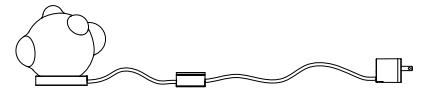

57t

± 230 - 380