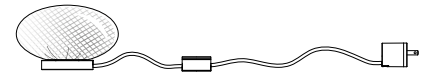

Image shown above 28t

<b>Series</b>	28, 38V, 57, 73, 84, 84V, 100, 118
<b>Glass Colours</b>	28: Clear, colour pendants 38V: Clear 57: Grey, white, light mirror, dark mirror 73: Clear, grey 1, grey 2, grey 3 84/84Vt: White/copper 100: Frosted clear, frosted grey 118: White
<b>Lamp</b>	1W LED, 2700K, 100lm (2500K and 3000K options available)
<b>Plug Types</b>	Type A - 110V Type C - 230V Type G - 230V Type I - 230V
<b>Base</b>	Ø75mm
<b>Cable length</b>	2058mm black flexible cord
<b>Finish</b>	Unlacquered brass base and dial control
<b>Materials</b>	Glass, brass, electrical components
<b>Power Supply</b>	Integral, dial control with build-in dimmer Input 100-240V, 0.5A 50-60Hz Output 12V Ta 25°C
<b>Dimming</b>	Built-in dimmer ONLY
<b>Environment</b>	Indoor, dry location. IP30
<b>Note</b>	The brass used in our Table Light is untreated and, as such, will develop a natural patina over time. To avoid any marking or tarnish on the brass during handling and installation, please use the gloves provided in your shipment  Every single Bocci product is handmade. Each one is variously blown, poured, carved, polished, packed and dispatched directly by us. As such, no two products are identical; they are individual, irregular expressions of our research.

<b>Weight (kg)</b>			
<b>28t</b>	1	<b>84t</b>	2
<b>38Vt</b>	2.5	<b>84Vt</b>	2
<b>57t</b>	2	<b>100t</b>	4
<b>73t</b>	2.7	<b>118t</b>	3.6

**PLUG TYPES**

Type A

Type C

Type G

Type I

**TABLE LIGHT**

± Ø165

28t

Ø190 - 215

38Vt

100 - 150

57t

± 230 - 380

73t

± Ø100 - 120

84t

± Ø135

84Vt

± 190

100t

± Ø140 - 160mm

118t

All dimensions are in millimeters (mm)  
unless otherwise specified.