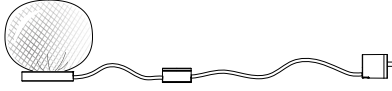

Image shown above 28t

<b>Series</b>	28, 38V, 57, 73, 84, 84V, 100, 118
<b>Glass Colours</b>	28: Clear, colour pendants 38V: Clear 57: Grey, white, light mirror, dark mirror 73: Clear, grey 1, grey 2, grey 3 84/84Vt: White/copper 100: Frosted clear, frosted grey 118: White
<b>Lamp</b>	1W LED, 2700K, 100lm (2500K and 3000K options available)
<b>Plug Types</b>	Type A - 110V Type C - 230V Type G - 230V Type I - 230V
<b>Base</b>	Ø75mm
<b>Cable length</b>	2058mm black flexible cord
<b>Finish</b>	Unlacquered brass base and dial control
<b>Materials</b>	Glass, brass, electrical components
<b>Power Supply</b>	Integral, dial control with build-in dimmer Input 100-240V, 0.5A 50-60Hz Output 12V Ta 25°C
<b>Dimming</b>	Built-in dimmer ONLY
<b>Environment</b>	Indoor, dry location. IP30
<b>Note</b>	The brass used in our Table Light is untreated and, as such, will develop a natural patina over time. To avoid any marking or tarnish on the brass during handling and installation, please use the gloves provided in your shipment  Every single Bocci product is handmade. Each one is variously blown, poured, carved, polished, packed and dispatched directly by us. As such, no two products are identical; they are individual, irregular expressions of our research.

<b>Weight (kg)</b>			
<b>28t</b>	1	<b>84t</b>	2
<b>38Vt</b>	2.5	<b>84Vt</b>	2
<b>57t</b>	2	<b>100t</b>	4
<b>73t</b>	2.7	<b>118t</b>	3.6

**PLUG TYPES**

Type A

Type C

Type G

Type I

**TABLE LIGHT**

± Ø165

28t

Ø190 - 215

38Vt

100 - 150

57t

± 230 - 380

73t

± Ø100 - 120

84t

± Ø135

84Vt

± 190

100t

± Ø140 - 160mm

118t

All dimensions are in millimeters (mm)  
unless otherwise specified.