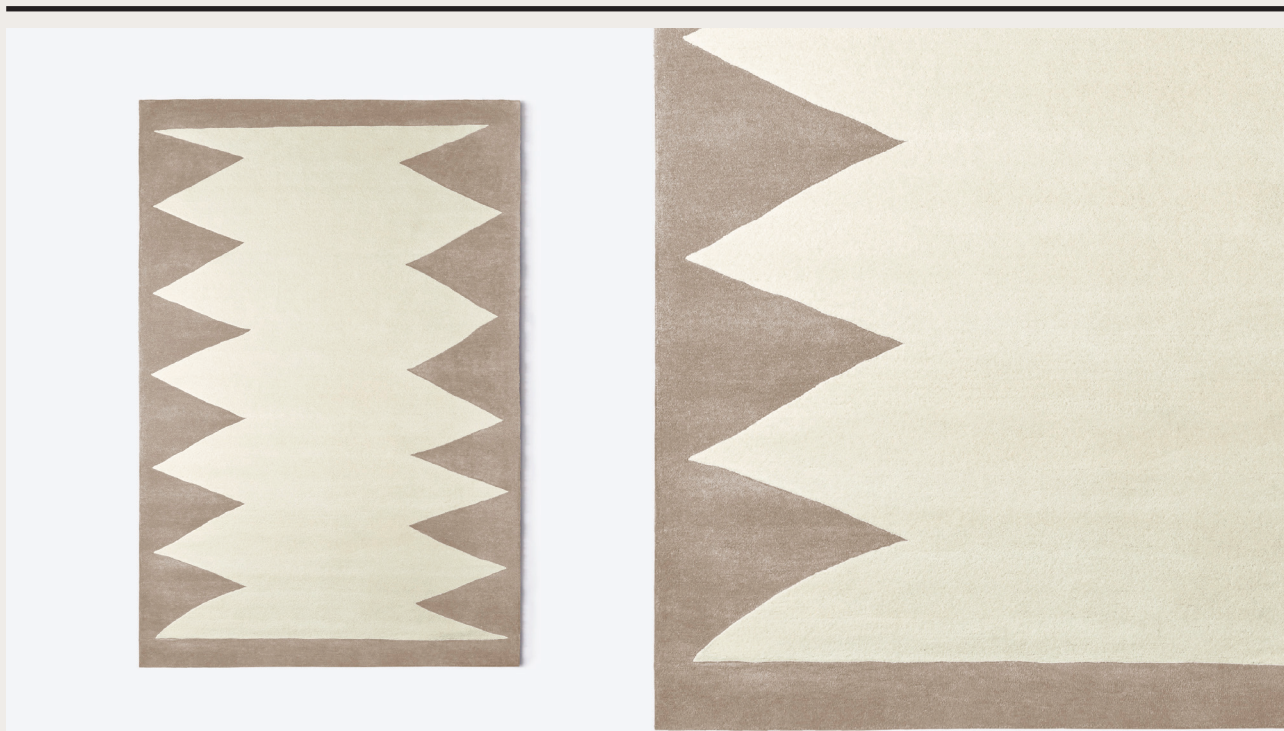

ZIG ZAG RUG BEIGE

ZIG ZAG RUG BEIGE

ZIG ZAG RUG
White, Beige

PRODUCT MEASUREMENTS (CM)
W 200, L 300

SKU
DD30000186

FABRIC
Wool

BOX MEASUREMENTS (CM)
H 208, Br 25, D 25

WEIGHT
25 KG

ZIG ZAG RUG RRP
Ex. VAT 10.800 Sek
Inc. VAT 13.500 Sek

Inc. VAT 1.350 Eur

ZIG ZAG RUG
White, Beige

PRODUCT MEASUREMENTS (CM)
W 300, L 400

SKU
DD30000187

FABRIC
Wool

BOX MEASUREMENTS (CM)
H 308, Br 32, D 32

WEIGHT
48 KG