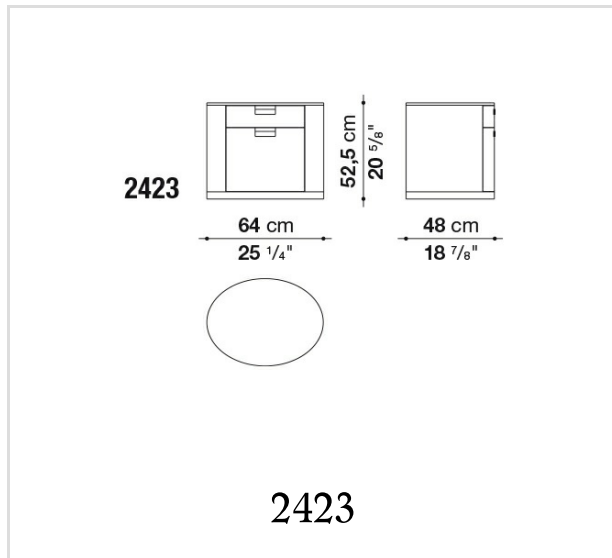


Amphora

STORAGE UNITS

Antonio Citterio

Description

Perfect to be placed next to the bed, Amphora is presented in two versions: one has compact oval shape and holds two drawers of different sizes, the second one has a refined metal structure and hold one single drawer.

Technical information

Frame:

solid wood, multilayer panel, veneered wood particles panel

Adjustable feet:

steel and plastic material

Technical drawings

B&B Italia reserves the right to make technological and aesthetic improvements to its models, including changes to the sizes and materials, without notice. The technical drawings do not define the details of the product. The measurements shown are indicative and may undergo changes. In particular, the dimensions relevant to the padded parts are subject to usage tolerances over time caused by the normal adjustment of the padding. For the specific information, please contact the dealer closest to you.