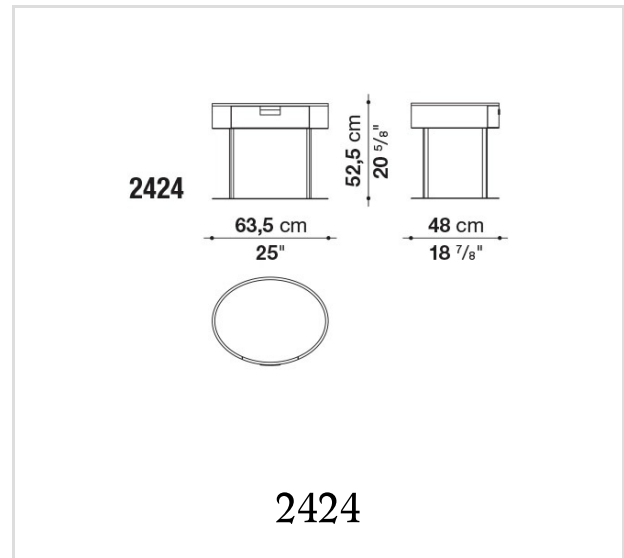


Amphora

STORAGE UNITS

Antonio Citterio

Description

Perfect to be placed next to the bed, Amphora is presented in two versions: one has compact oval shape and holds two drawers of different sizes, the second one has a refined metal structure and hold one single drawer.

Technical information

Frame:

solid wood, multilayer panel, veneered wood particles panel

Adjustable feet:

steel and plastic material

Technical drawings

B&B Italia reserves the right to make technological and aesthetic improvements to its models, including changes to the sizes and materials, without notice. The technical drawings do not define the details of the product. The measurements shown are indicative and may undergo changes. In particular, the dimensions relevant to the padded parts are subject to usage tolerances over time caused by the normal adjustment of the padding. For the specific information, please contact the dealer closest to you.