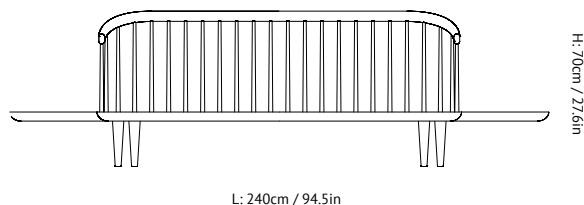

Product type	Sofa with side tables.
Production Process	The Fly range is hand built from solid oak and oak veneer using traditional woodworking techniques. The pillows are made from CMHR foam and feather and upholstered in fabric.
Environment	Indoor.
Dimensions (cm / in)	H: 70cm/27.6in, D: 80cm/31.5in, L: 240cm/94.5in. Seating height: 40cm/15.7in.
Weight (kg)	70.00 kg.
Materials	Oiled oak frame and base. CMHR foam and feather pillows. Fabric upholstery.
Wooden base options	Smoked oiled oak. White oiled oak.
In stock versions	Smoked oiled oak with Chivasso Hot Madison (CH1249/093) White oiled oak with Chivasso Hot Madison (CH1249/094) Smoked oiled oak with Harald 2 182
COM - Material Consumption	Fabric usage; 6,5 meters based on 140cm roll. COM must be approved by &tradition to ensure suitability for upholstery.
Strength, Durability and Safety Testing.	The Fly sofas and armchair are tested for strength, durability and safety according to EN 15373 Level 2 - General contract use.
Cleaning Instructions	Please download our Material Cleaning Instructions through www.andtradition.com
Package Dimensions (cm / in)	H: 50.5cm/19.9in x W: 240.5cm/94.7in x D: 84.5cm/33.3in.