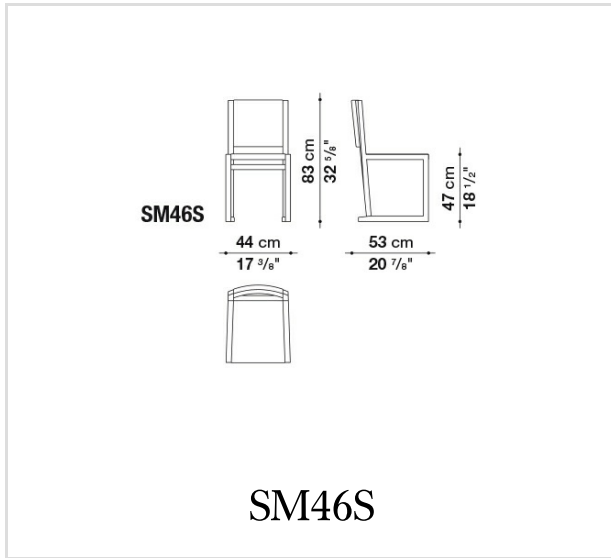

Technical information

Seat and back:

multilayered wood panel, shaped polyurethane of different density, polyester fibre cover

Frame:

solid wood: grey oak, brushed light oak, brushed black oak or smoked stained oak

Ferrules:

plastic material and felt

Cover:

fabric or leather

Technical drawings

B&B Italia reserves the right to make technological and aesthetic improvements to its models, including changes to the sizes and materials, without notice. The technical drawings do not define the details of the product. The measurements shown are indicative and may undergo changes. In particular, the dimensions relevant to the padded parts are subject to usage tolerances over time caused by the normal adjustment of the padding. For the specific information, please contact the dealer closest to you.