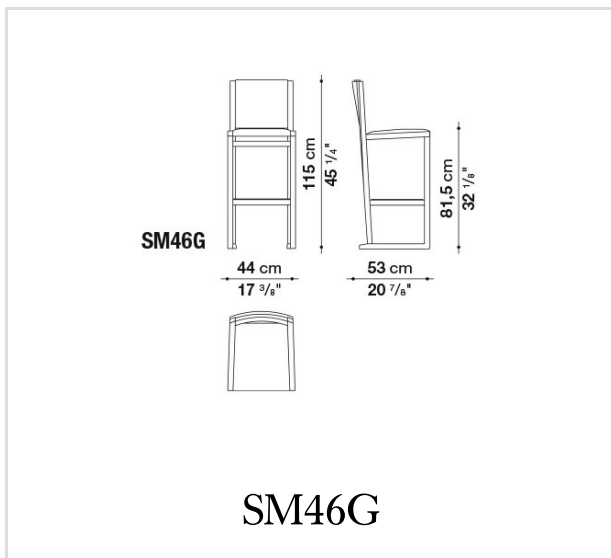

Technical information

Seat and back:

multilayered wood panel, shaped polyurethane of different density, polyester fibre cover

Frame:

solid wood: grey oak, brushed light oak, brushed black oak or smoked stained oak

Ferrules:

plastic material and felt

Cover:

fabric or leather

Technical drawings

B&B Italia reserves the right to make technological and aesthetic improvements to its models, including changes to the sizes and materials, without notice. The technical drawings do not define the details of the product. The measurements shown are indicative and may undergo changes. In particular, the dimensions relevant to the padded parts are subject to usage tolerances over time caused by the normal adjustment of the padding. For the specific information, please contact the dealer closest to you.