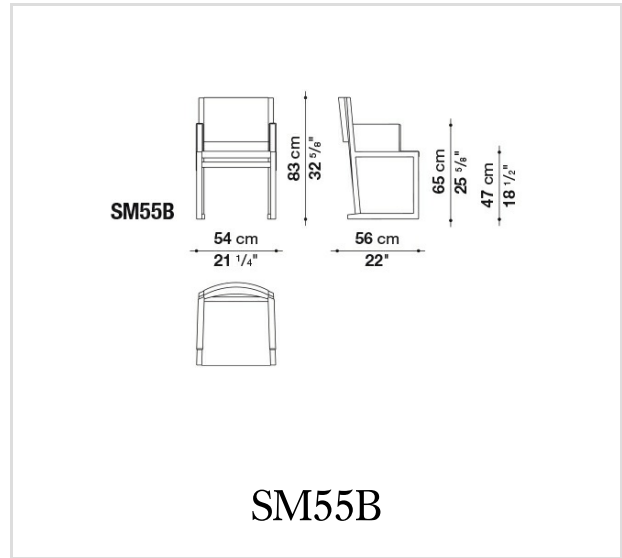

Technical information

Seat and back:

multilayered wood panel, shaped polyurethane of different density, polyester fibre cover

Frame:

solid wood: grey oak, brushed light oak, brushed black oak or smoked stained oak

Ferrules:

plastic material and felt

Cover:

fabric or leather

Technical drawings

B&B Italia reserves the right to make technological and aesthetic improvements to its models, including changes to the sizes and materials, without notice. The technical drawings do not define the details of the product. The measurements shown are indicative and may undergo changes. In particular, the dimensions relevant to the padded parts are subject to usage tolerances over time caused by the normal adjustment of the padding. For the specific information, please contact the dealer closest to you.