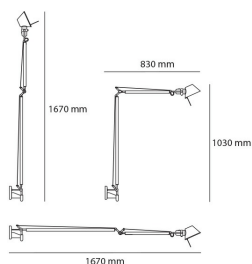

#### DIMENSIONS

Length:	cm 83
Height:	cm 103
Max Extension Height:	cm 167
Max Extension Length:	cm 167

#### DIMENSIONS