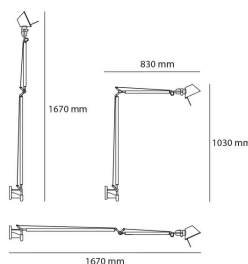

#### DIMENSIONS

Length:	cm 83
Height:	cm 103
Max Extension Height:	cm 167
Max Extension Length:	cm 167

#### DIMENSIONS