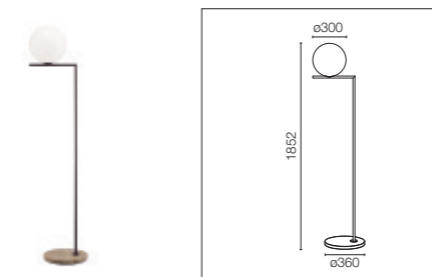

IC F2 Outdoor

LED: max 15W - E27 - 220-240V

Sorgente luminosa esclusa.
Cavo adatto per outdoor 5 metri di lunghezza con spina Schuko IP44.
Interruttore dimmer a pedale retroilluminato IP65 lungo il cavo che garantisce le funzioni ON/OFF e regolazione del flusso luminoso 30-100% (con lampadina a LED Dimmerabile).

Bulb not included.
5-m cable with IP44 Schuko plug suitable for outdoor use.
Backlit floor dimmer switch on the IP65 cable enables ON/OFF function and brightness regulation 30-100% (with dimmable LED bulb).

- ■● F012B04C005
- F012B03C059
- F012B01C018
- F012B02C030
- F012B02C037

Accessori / Accessories

- 1 x LED 15W E27 2000lm 2700K cod. RF28665 [e] DIMMER
- 1 x LED 15W E27 2000lm 3000K cod. RF28666 [e] DIMMER