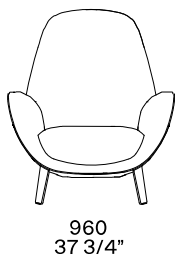

## DESCRIPTION

<b>Typology</b>	Armchair
<b>Structure</b>	Moulded flexible polyurethane with parts in flexible multi-density polyurethane
<b>Legs</b>	Solid wood or covered in non-removable fabric or leather
<b>Pre-cover</b>	Polyester padding
<b>Final cover</b>	Removable cover in fabric or leather
<b>Optional tray</b>	Solid wood
<b>Features</b>	On request (inner/outer structure) can be covered with fabrics and/or leathers of different categories

## DIMENSIONS

### Structure item

1080  
42 1/2"

460  
18"

1080  
42 1/2"

460  
18"

Two arms

Left arm

1080  
42 1/2"

460  
18"

920  
36 1/4"

960  
37 3/4"

Right arm