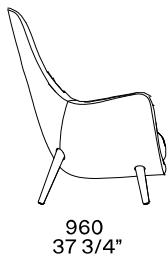

## DESCRIPTION

<b>Typology</b>	Armchair
<b>Structure</b>	Moulded flexible polyurethane with parts in flexible multi-density polyurethane
<b>Legs</b>	Solid wood or covered in non-removable fabric or leather
<b>Pre-cover</b>	Polyester padding
<b>Final cover</b>	Removable cover in fabric or leather
<b>Optional tray</b>	Solid wood
<b>Features</b>	On request (inner/outer structure) can be covered with fabrics and/or leathers of different categories

## DIMENSIONS

### Structure item

1080  
42 1/2"

460  
18"

1080  
42 1/2"

460  
18"

Two arms

Left arm

1080  
42 1/2"

460  
18"

920  
36 1/4"

960  
37 3/4"

Right arm