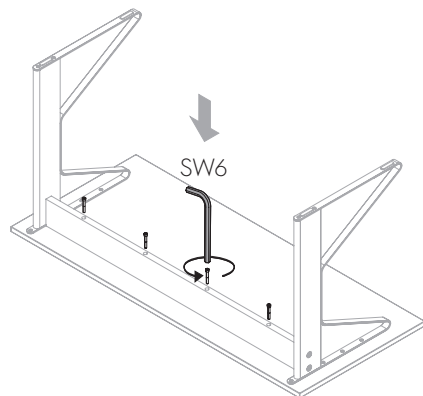

EN Care instructions: Please use a soft, damp cloth and a mild, non-abrasive detergent for cleaning stains. Please speak to your dealer for additional care instructions, or consult a specialist for stubborn stains. We generally recommend the use of environmentally friendly cleaning agents.

FI Hoito-ohjeet: Käytä tahrojen poistossa miedolla, neutraalilla pesuaineliuksella kostutettua pehmeää ja väriä päästämätöntä puhdistusliinaa. Kuivaa pinta heti pesun jälkeen. Älä käytä hankaavia puhdistusaineita tai -välineitä. Ota yhteys myyjään tai puhdistusalan ammattilaisiin, mikäli kyseessä on erityisen vaikea tahra. Suosittelemme ympäristöystävällisiä puhdistusaineita.

DE Pflegehinweise: Bitte verwenden Sie zur Behandlung von Flecken ein feuchtes, weiches Tuch und ein mildes, neutrales Reinigungsmittel. Für weitere Pflegehinweise wenden Sie sich bitte an Ihren Fachhandelspartner, bei hartnäckigen Flecken an einen Fachbetrieb. Wir empfehlen grundsätzlich den Einsatz umweltfreundlicher Reinigungsmittel.

4