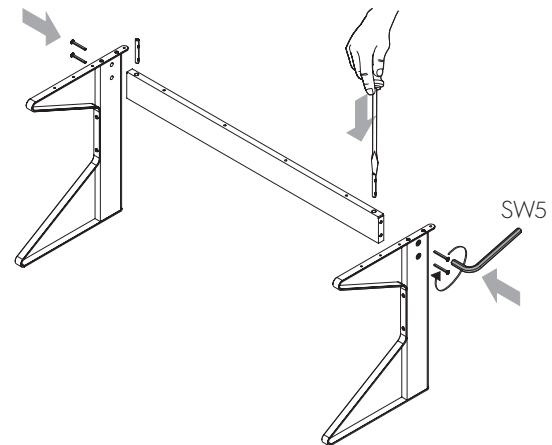

1x 	8x M6x16 	4x M8x55 
---	--	--

2

1x  1325 mm	2x L/R 	2x 	4x M8x70 
--	---	---	--

3

EN Care instructions: Please use a soft, damp cloth and a mild, non-abrasive detergent for cleaning stains. Please speak to your dealer for additional care instructions, or consult a specialist for stubborn stains. We generally recommend the use of environmentally friendly cleaning agents.