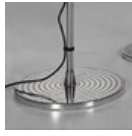

TOLOMEO MICRO SUPPORTO
TERRA A043900