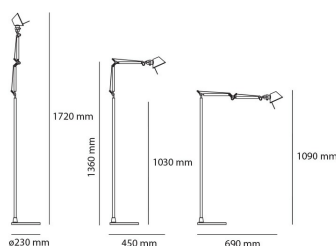

DIMENSIONS