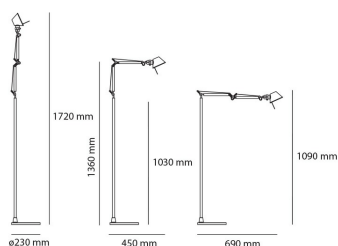

DIMENSIONS

COLOUR

LAMPS NOT INCLUDED

	Category:	HALO
	Number:	1
	Lbs:	Qt26
	Watt:	46W
	Socket:	E14
	Type:	N/s
	Luminous Flux (lm):	630lm
	Colour Rendering:	1a
	Colour temperature (K):	3000K

ALTERNATIVE LAMPS

LED

Category:	LED
Watt:	4W
Socket:	E14
Class:	A

LUMINAIR

Watt:	46W
Voltage:	220V-240V