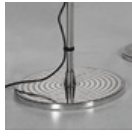

LUMINAIR

Watt: 9W
Voltage: 24V
Luminous Flux (lm): 461lm
CCT: 3000K
Efficiency: 63%
Efficacy: 51lm/W
CRI: 90
Dimmer Typology: Microswitch Dimmer

DIMENSIONS

COLOUR

ACCESSORIES

TOLOMEO TERRA SNODO
A014000

TOLOMEO MICRO SUPPORTO
TERRA A043900