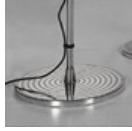

TOLOMEO MICRO SUPPORTO
TERRA A043900