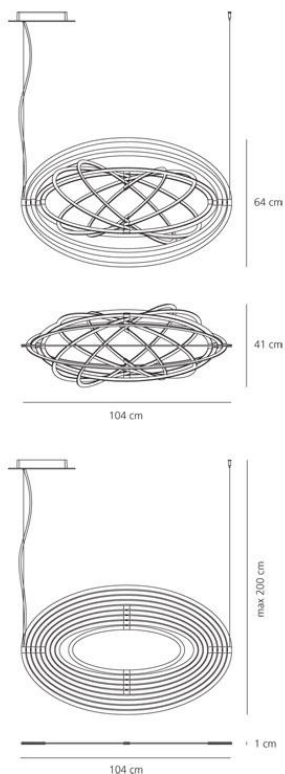

#### DIMENSIONS

Length:	cm 104
Width:	cm 41
Max Height from ceiling:	cm 200
Rotation:	360

#### DIMENSIONS