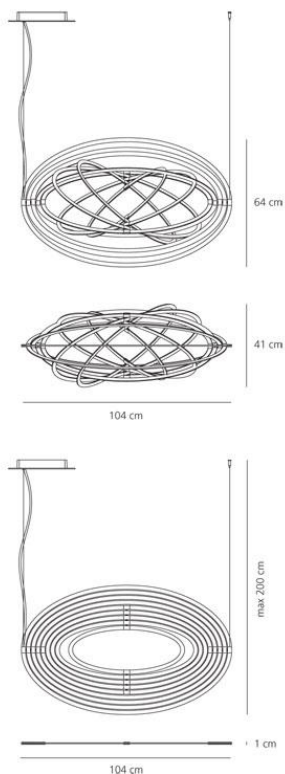

#### DIMENSIONS

#### DIMENSIONS

Length:	cm 104
Width:	cm 41
Max Height from ceiling:	cm 200
Rotation:	360

#### LUMINAIR

Watt:	38W
Luminous Flux (lm):	2565lm
CCT:	3000K
Dimmable Typology:	Push