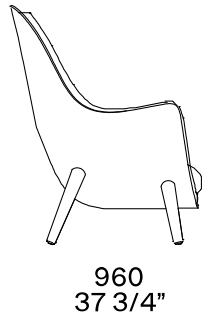

DESCRIPTION

Typology	Lounge chair
Structure	Flexible polyurethane molded with parts in flexible polyurethane in different densities
Legs	Solid wood or covered in non-removable fabric or leather
Pre-cover	Polyester fiber
Cover	Non-removable fabric or leather
Features	On request, possible upholstery (internal / external shell) with fabric-leather of different categories

DIMENSIONS

1060
41 3/4"

500
19 3/4"