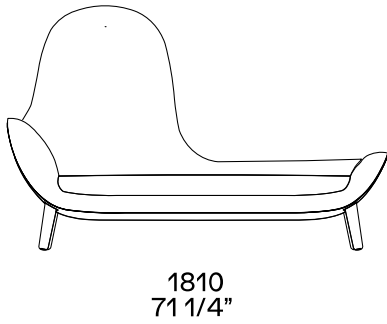

DESCRIPTION

Typology	Lounge chair
Structure	Flexible polyurethane molded with parts in flexible polyurethane in different densities
Legs	Solid wood or covered in non-removable fabric or leather
Pre-cover	Polyester fiber
Cover	Non-removable fabric or leather
Features	On request, possible upholstery (internal / external shell) with fabric-leather of different categories

DIMENSIONS

1060
41 3/4"

500
19 3/4"