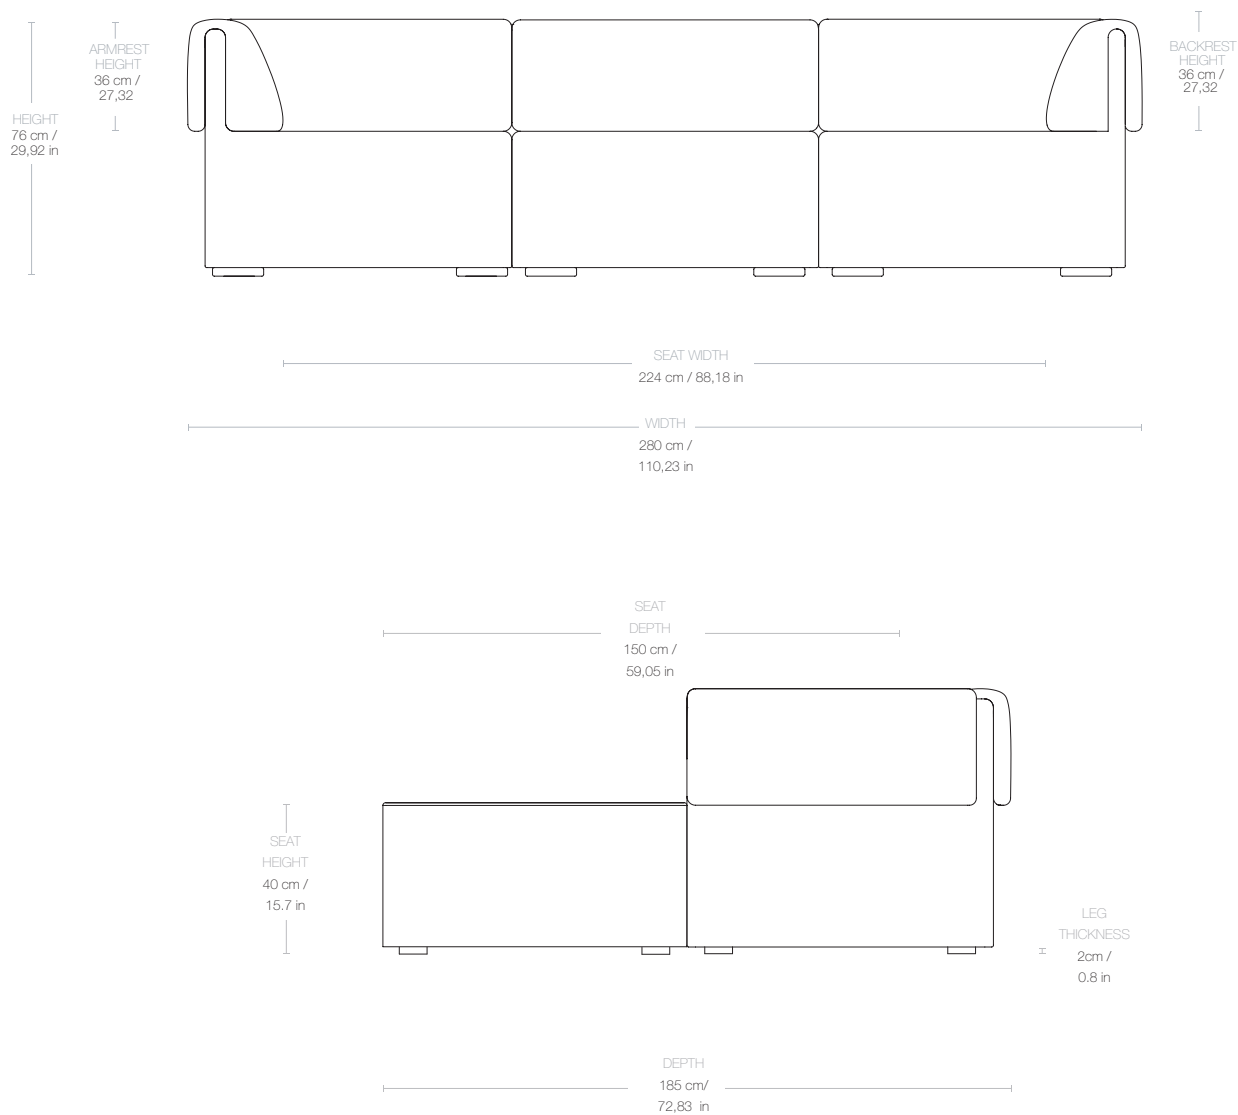

## Wonder Sofa - Fully Upholstered, 3-seater with Chaise Longue, 280x18

Designed by Space Copenhagen - 2019

---

---

ITEM NUMBER

13119

DESCRIPTION

Wonder builds on the virtues of 70s lounge furniture - informal, generous, playful, bringing it into the present with an elegantly minimal and sleek frame. The Wonder Sofa celebrates comfort and ease with its softly folded cushion over the backrest - relaxed and neat at the same time. With a choice of textiles and seam detailing to the backrest cushion, Wonder can be customized to fit both formal and more playful spaces and settings.

## Dimensions

WIDTH	280 cm / 110,23 in
DEPTH	185 cm / 72,83 in
HEIGHT	76 cm / 29,92 in
SEAT WIDTH	224 cm / 88,18 in
SEAT DEPTH	150 cm / 59,05 in
SEAT HEIGHT	40 cm / 15,7 in
BACKREST HEIGHT	36 cm / 17,32 in
BASE THICKNESS	2 cm / 0,78 in

## Weight

TOTAL WEIGHT	110,5 kg / 243,61 lbs
--------------	-----------------------

## Packaging

NUMBER OF PARCELS	2
PACKAGING LENGTH	388 cm / 152,75 in
PACKAGING WIDTH	97 cm / 38,18 in
PACKAGING HEIGHT	70 cm / 27,55 in
PACKAGING WEIGHT	37 kg / 81,57 lbs
GROSS WEIGHT	147,5 kg / 325,18 lbs