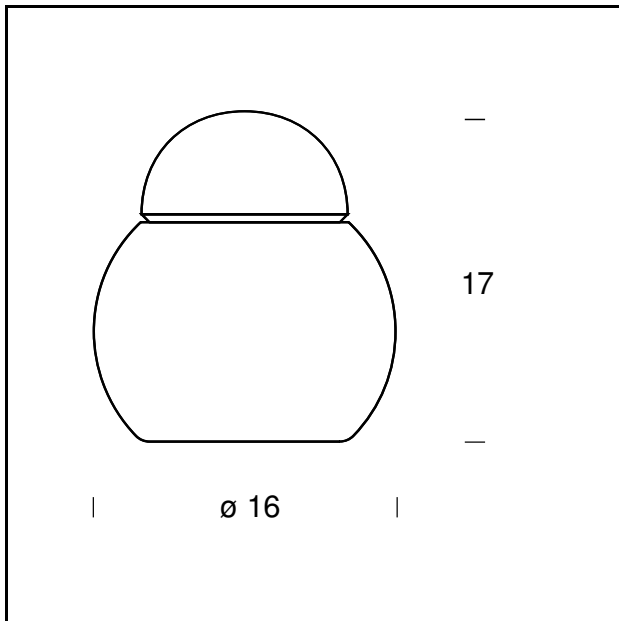

TECHNICAL SHEET

Table lamp. Diffuser and flute in polished white blown glass. Black power cable, plug and switch.

MODEL NAME: Daruma

CODE: 5028

DIMENSIONS: Ø 16 x 17 cm

MATERIALS: Glass

BULB: 1x18W (HA) Eco Saver E27

PLUG: Black

POWER CORD: Black

CERTIFICATIONS AND SYMBOLS:

MODEL NAME: Daruma

CODE: 5028/1

DIMENSIONS: Ø 19 x 20 cm

MATERIALS: Glass

BULB: 1x18W (HA) Eco Saver E27 or 1x5W (FL) E27

PLUG: Black

POWER CORD: Black

CERTIFICATIONS AND SYMBOLS:

MODEL NAME: Daruma

CODE: 5028/2

DIMENSIONS: Ø 23 x 24 cm

MATERIALS: Glass

BULB: 1x28W (HA) Eco Saver E27 or 1x12W (FL) E27

PLUG: Black

POWER CORD: Black

CERTIFICATIONS AND SYMBOLS:

MODEL NAME: Daruma

CODE: 5028/5

DIMENSIONS: Ø 40 x 42 cm

MATERIALS: Glass

BULB: 1x100W (HA) Eco Saver E27 or 1x20W (FL) E27