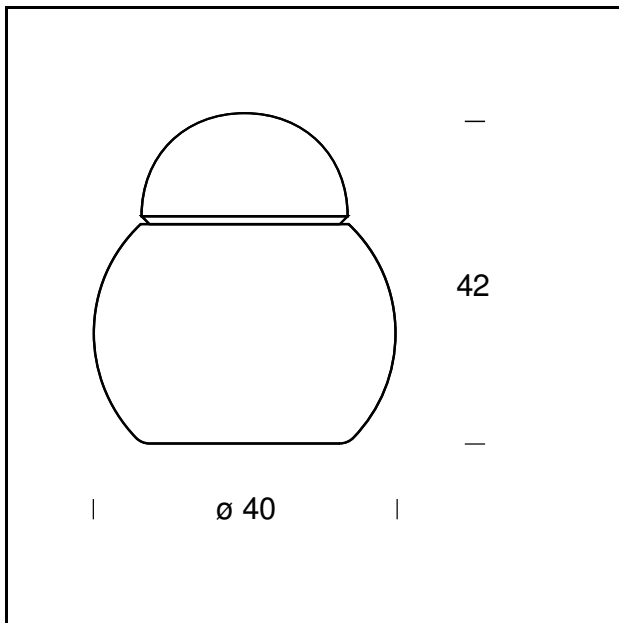

TECHNICAL SHEET

Table lamp. Diffuser and flute in polished white blown glass. Black power cable, plug and switch.

MODEL NAME: Daruma

CODE: 5028

DIMENSIONS: Ø 16 x 17 cm

MATERIALS: Glass

BULB: 1x18W (HA) Eco Saver E27

PLUG: Black

POWER CORD: Black

CERTIFICATIONS AND SYMBOLS:

MODEL NAME: Daruma

CODE: 5028/3

DIMENSIONS: Ø 28 x 29 cm

MATERIALS: Glass

BULB: 1x42W (HA) Eco Saver E27 or 1x12W (FL) E27

PLUG: Black

POWER CORD: Black

CERTIFICATIONS AND SYMBOLS:

MODEL NAME: Daruma

CODE: 5028/4

DIMENSIONS: Ø 34 x 36 cm

MATERIALS: Glass

BULB: 1x70W (HA) Eco Saver E27 or 1x20W (FL) E27

PLUG: Black

POWER CORD: Black

CERTIFICATIONS AND SYMBOLS:

MODEL NAME: Daruma

CODE: 5028/5

DIMENSIONS: Ø 40 x 42 cm

MATERIALS: Glass

BULB: 1x100W (HA) Eco Saver E27 or 1x20W (FL) E27