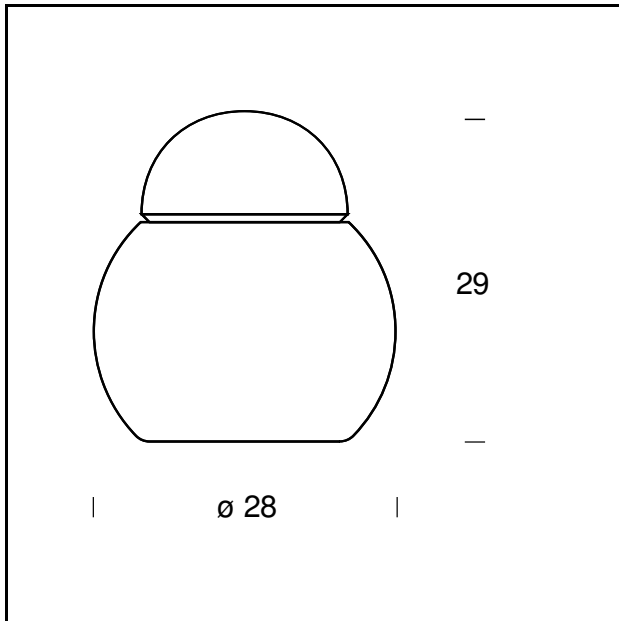

TECHNICAL SHEET

Table lamp. Diffuser and flute in polished white blown glass. Black power cable, plug and switch.

MODEL NAME: Daruma

CODE: 5028

DIMENSIONS: Ø 16 x 17 cm

MATERIALS: Glass

BULB: 1x18W (HA) Eco Saver E27

PLUG: Black

POWER CORD: Black

CERTIFICATIONS AND SYMBOLS:

MODEL NAME: Daruma

CODE: 5028/1

DIMENSIONS: Ø 19 x 20 cm

MATERIALS: Glass

BULB: 1x18W (HA) Eco Saver E27 or 1x5W (FL) E27

PLUG: Black

POWER CORD: Black

CERTIFICATIONS AND SYMBOLS:

MODEL NAME: Daruma

CODE: 5028/2

DIMENSIONS: Ø 23 x 24 cm

MATERIALS: Glass

BULB: 1x28W (HA) Eco Saver E27 or 1x12W (FL) E27

PLUG: Black

POWER CORD: Black

CERTIFICATIONS AND SYMBOLS:

MODEL NAME: Daruma

CODE: 5028/3

DIMENSIONS: Ø 28 x 29 cm

MATERIALS: Glass

BULB: 1x42W (HA) Eco Saver E27 or 1x12W (FL) E27