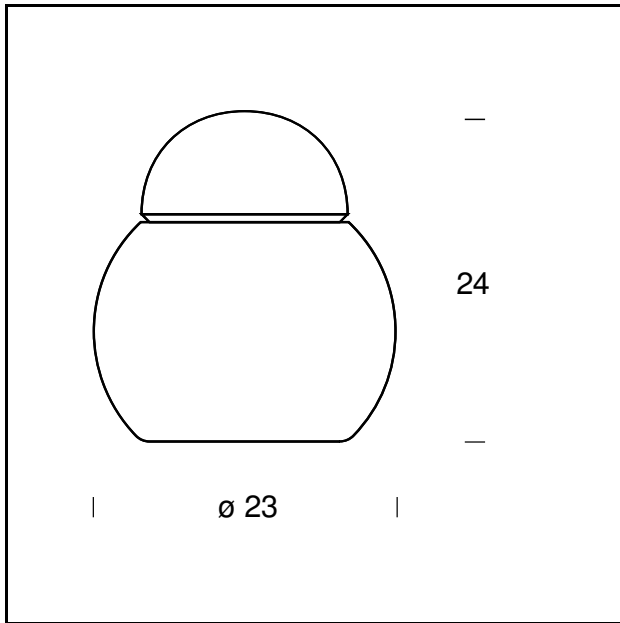

TECHNICAL SHEET

Table lamp. Diffuser and flute in polished white blown glass. Black power cable, plug and switch.

MODEL NAME: Daruma

CODE: 5028

DIMENSIONS: Ø 16 x 17 cm

MATERIALS: Glass

BULB: 1x18W (HA) Eco Saver E27

PLUG: Black

POWER CORD: Black

CERTIFICATIONS AND SYMBOLS:

MODEL NAME: Daruma

CODE: 5028/1

DIMENSIONS: Ø 19 x 20 cm

MATERIALS: Glass

BULB: 1x18W (HA) Eco Saver E27 or 1x5W (FL) E27

PLUG: Black

POWER CORD: Black

CERTIFICATIONS AND SYMBOLS:

MODEL NAME: Daruma

CODE: 5028/2

DIMENSIONS: Ø 23 x 24 cm

MATERIALS: Glass

BULB: 1x28W (HA) Eco Saver E27 or 1x12W (FL) E27

PLUG: Black

POWER CORD: Black

CERTIFICATIONS AND SYMBOLS:

MODEL NAME: Daruma

CODE: 5028/3

DIMENSIONS: Ø 28 x 29 cm

MATERIALS: Glass

BULB: 1x42W (HA) Eco Saver E27 or 1x12W (FL) E27