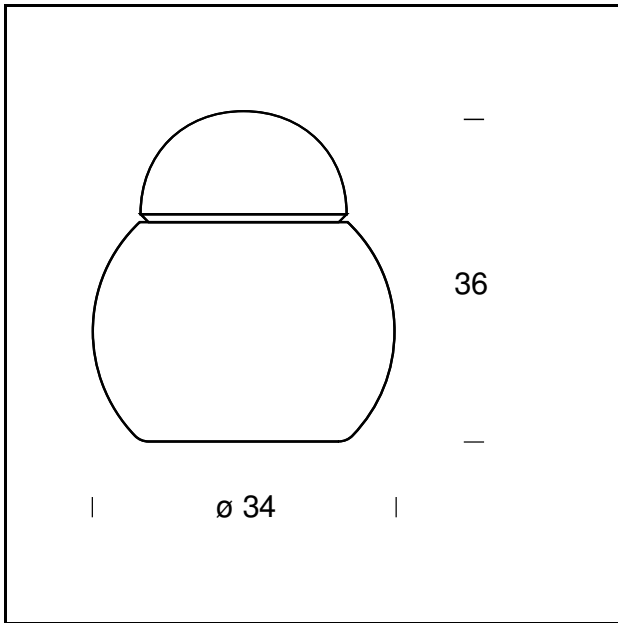

TECHNICAL SHEET

Table lamp. Diffuser and flute in polished white blown glass. Black power cable, plug and switch.

MODEL NAME: Daruma

CODE: 5028

DIMENSIONS: Ø 16 x 17 cm

MATERIALS: Glass

BULB: 1x18W (HA) Eco Saver E27

PLUG: Black

POWER CORD: Black

CERTIFICATIONS AND SYMBOLS:

MODEL NAME: Daruma

CODE: 5028/2

DIMENSIONS: Ø 23 x 24 cm

MATERIALS: Glass

BULB: 1x28W (HA) Eco Saver E27 or 1x12W (FL) E27

PLUG: Black

POWER CORD: Black

CERTIFICATIONS AND SYMBOLS:

MODEL NAME: Daruma

CODE: 5028/3

DIMENSIONS: Ø 28 x 29 cm

MATERIALS: Glass

BULB: 1x42W (HA) Eco Saver E27 or 1x12W (FL) E27

PLUG: Black

POWER CORD: Black

CERTIFICATIONS AND SYMBOLS:

MODEL NAME: Daruma

CODE: 5028/4

DIMENSIONS: Ø 34 x 36 cm

MATERIALS: Glass

BULB: 1x70W (HA) Eco Saver E27 or 1x20W (FL) E27