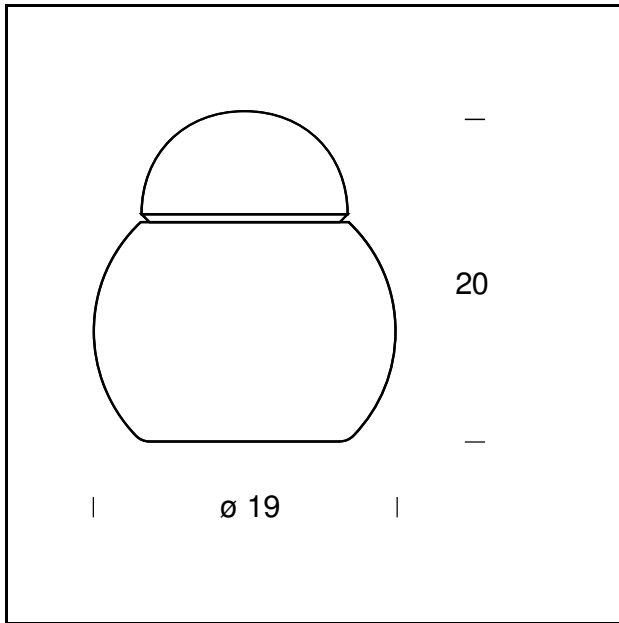

TECHNICAL SHEET

Table lamp. Diffuser and flute in polished white blown glass. Black power cable, plug and switch.

MODEL NAME: Daruma

CODE: 5028

DIMENSIONS: Ø 16 x 17 cm

MATERIALS: Glass

BULB: 1x18W (HA) Eco Saver E27

PLUG: Black

POWER CORD: Black

CERTIFICATIONS AND SYMBOLS:

MODEL NAME: Daruma

CODE: 5028/1

DIMENSIONS: Ø 19 x 20 cm

MATERIALS: Glass

BULB: 1x18W (HA) Eco Saver E27 or 1x5W (FL) E27

PLUG: Black

POWER CORD: Black

CERTIFICATIONS AND SYMBOLS:

MODEL NAME: Daruma

CODE: 5028/2

DIMENSIONS: Ø 23 x 24 cm

MATERIALS: Glass

BULB: 1x28W (HA) Eco Saver E27 or 1x12W (FL) E27

PLUG: Black

POWER CORD: Black

CERTIFICATIONS AND SYMBOLS:

MODEL NAME: Daruma

CODE: 5028/5

DIMENSIONS: Ø 40 x 42 cm

MATERIALS: Glass

BULB: 1x100W (HA) Eco Saver E27 or 1x20W (FL) E27