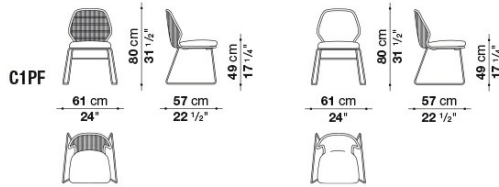

Technical information

Base-frame:

bright stainless steel, black, white or tortora polyester powder painted aluminium

Seat and back frame:

tortora, black or white polyester powder painted aluminium

Seat cushion/Seat and back cushion:

shaped polyurethane, cover in water repellent polyester fibre

Interlacing:

white-black, bronze-black or tortora polyethylene

Ferrules:

thermoplastic material

Cover cloth:

polyester on synthetic support

Cover:

fabric in limited categories

Technical drawings

C1PF

C2PF

C2P

C7PF

B&B Italia reserves the right to make technological and aesthetic improvements to its models, including changes to the sizes and materials, without notice. The technical drawings do not define the details of the product. The measurements shown are indicative and may undergo changes. In particular, the dimensions relevant to the padded parts are subject to usage tolerances over time caused by the normal adjustment of the padding. For the specific information, please contact the dealer closest to you.