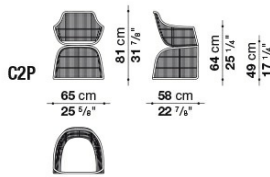

fabric in limited categories

Technical drawings

C1PF

C2PF

C2P

C7PF

B&B Italia reserves the right to make technological and aesthetic improvements to its models, including changes to the sizes and materials, without notice. The technical drawings do not define the details of the product. The measurements shown are indicative and may undergo changes. In particular, the dimensions relevant to the padded parts are subject to usage tolerances over time caused by the normal adjustment of the padding. For the specific information, please contact the dealer closest to you.