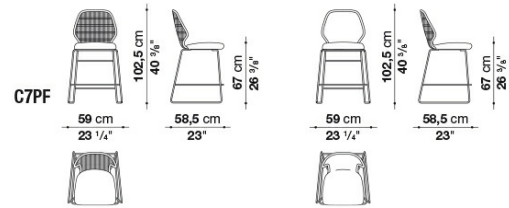

fabric in limited categories

Technical drawings

C1PF

C2PF

C2P

C7PF

B&B Italia reserves the right to make technological and aesthetic improvements to its models, including changes to the sizes and materials, without notice. The technical drawings do not define the details of the product. The measurements shown are indicative and may undergo changes. In particular, the dimensions relevant to the padded parts are subject to usage tolerances over time caused by the normal adjustment of the padding. For the specific information, please contact the dealer closest to you.