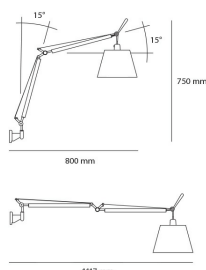

IP20

TECHNICAL DATA SHEET

FEATURES

Product name:	Tolomeo basculante parete - Parchment 180
Article Code:	0947010A
Colour:	Natural
Material:	Aluminium, parchment paper
Series:	Design

DIMENSIONS

Length:	cm 80
Height:	cm 75
Max Extension Length:	cm 112

DIMENSIONS

COLOUR

LAMPS NOT INCLUDED

	Category:	HALO
	Number:	1
	Lbs:	Qt32
	Watt:	46W
	Socket:	E27
	Type:	Hsgsbt/c/ub
	Colour Rendering:	1a
	Duration (h):	2000h

ALTERNATIVE LAMPS

LED

Category:	LED
Watt:	8W
Socket:	E27
Class:	A