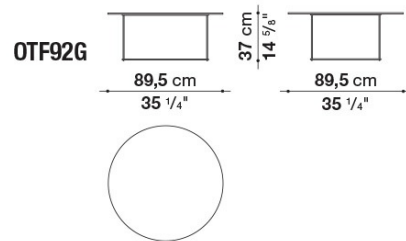

OTF62AG

OTF62G

OTF92

OTF92G

OF62V