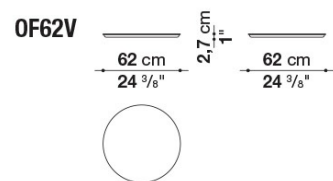

OTF62AG

OTF62G

OTF92

OTF92G

OF62V