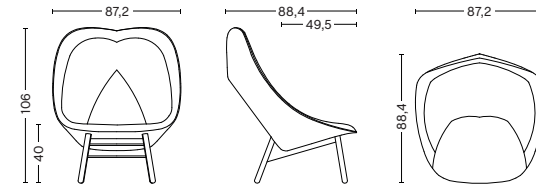

Front Bolgheri LG60, Back leather Silk nougat SIL0258, Matt lacquered oak base

Front Flamiber Cream A5, Back Canvas 0244, Matt lacquered oak base

Front Coda 100, Back Divina 224, Black base

- UCHIWA -

DIMENSIONS

W87,2 x D88,4 x H106 cm
Seat height 40 cm, Seat depth 49,5 cm

W87,2 x D88,4 x H106 cm
Seat height 40 cm, Seat depth 49,5 cm

W61 x D49 x H39 cm

Uchiwa Quilted, Black Base, Front Olavi by HAY 12, Back leather Sierra SI100