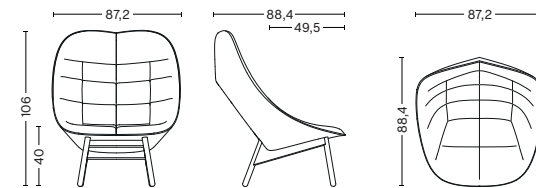

Front Bolgheri LG60, Back leather Silk nougat SIL0258, Matt lacquered oak base

Front Flamiber Cream A5, Back Canvas 0244, Matt lacquered oak base

Front Coda 100, Back Divina 224, Black base

- UCHIWA -

DIMENSIONS

W87,2 x D88,4 x H106 cm
Seat height 40 cm, Seat depth 49,5 cm

W87,2 x D88,4 x H106 cm
Seat height 40 cm, Seat depth 49,5 cm

W61 x D49 x H39 cm

Uchiwa Quilted, Black Base, Front Olavi by HAY 12, Back leather Sierra SI100