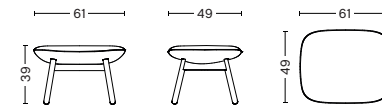

Front Bolgheri LG60, Back leather Silk nougat SIL0258, Matt lacquered oak base

Front Flamiber Cream A5, Back Canvas 0244, Matt lacquered oak base

Front Coda 100, Back Divina 224, Black base

- UCHIWA -

DIMENSIONS

W87,2 x D88,4 x H106 cm
Seat height 40 cm, Seat depth 49,5 cm

W87,2 x D88,4 x H106 cm
Seat height 40 cm, Seat depth 49,5 cm

W61 x D49 x H39 cm

Uchiwa Quilted, Black Base, Front Olavi by HAY 12, Back leather Sierra SI100